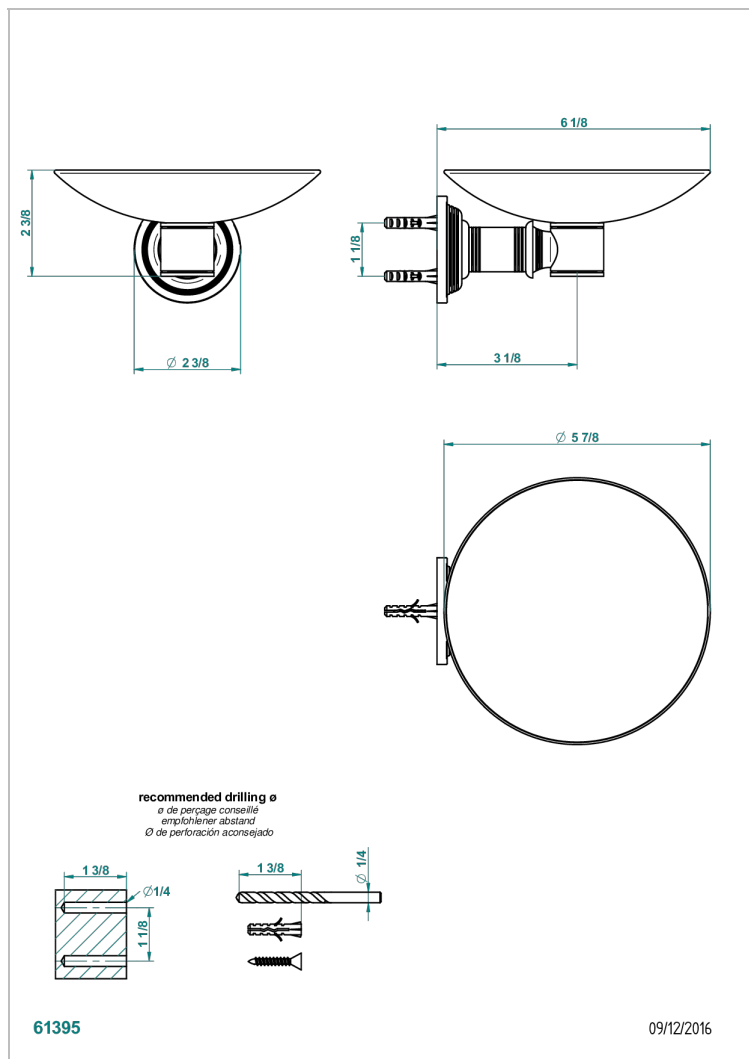

# WEST COAST WHITE ONYX

U9G-546GM

Soap dish, wall mounted, 6" diameter

THG<sup>®</sup>  
PARIS

## CHARACTERISTIC

- West Coast White Onyx
- Soap dish, wall mounted, 6" diameter