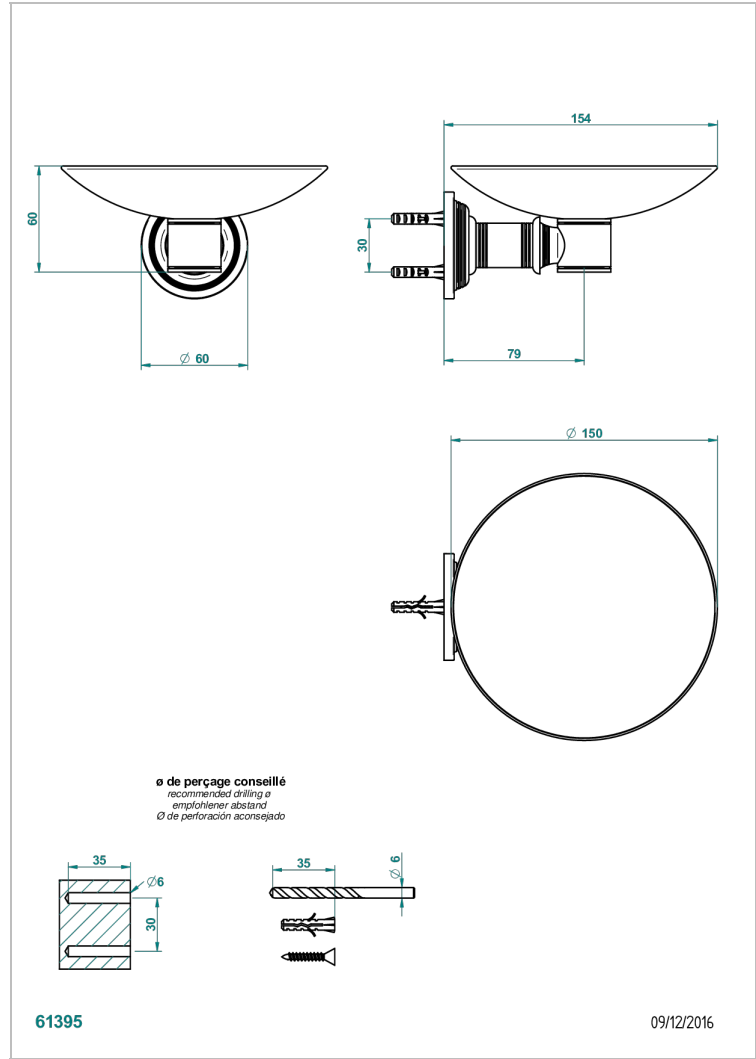

WEST COAST BLACK ONYX WITH LEVER HANDLES

U9F-546GM

Soap dish, wall mounted, 6" diameter

THG[®]
PARIS

CHARACTERISTIC

- West Coast Black Onyx with lever handles
- Soap dish, wall mounted, 6" diameter

AVAILABLE FINITIONS