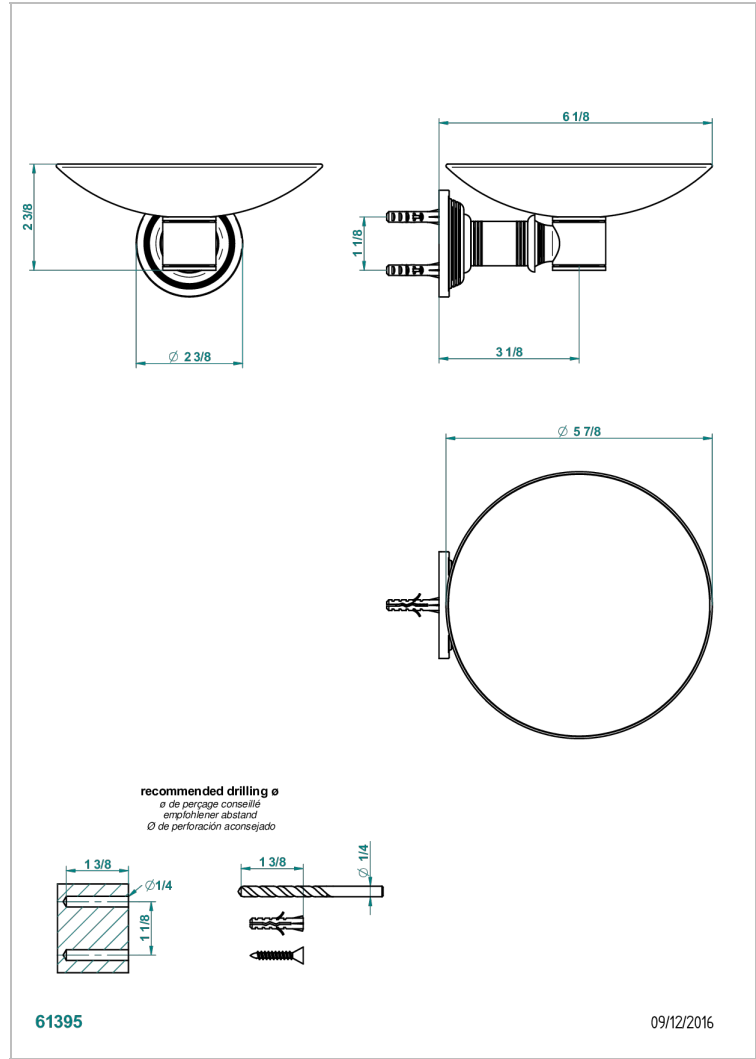

WEST COAST BLACK ONYX WITH LEVER HANDLES

U9F-546GM

Soap dish, wall mounted, 6" diameter

THG[®]
PARIS

CHARACTERISTIC

- West Coast Black Onyx with lever handles
- Soap dish, wall mounted, 6" diameter

AVAILABLE FINITIONS