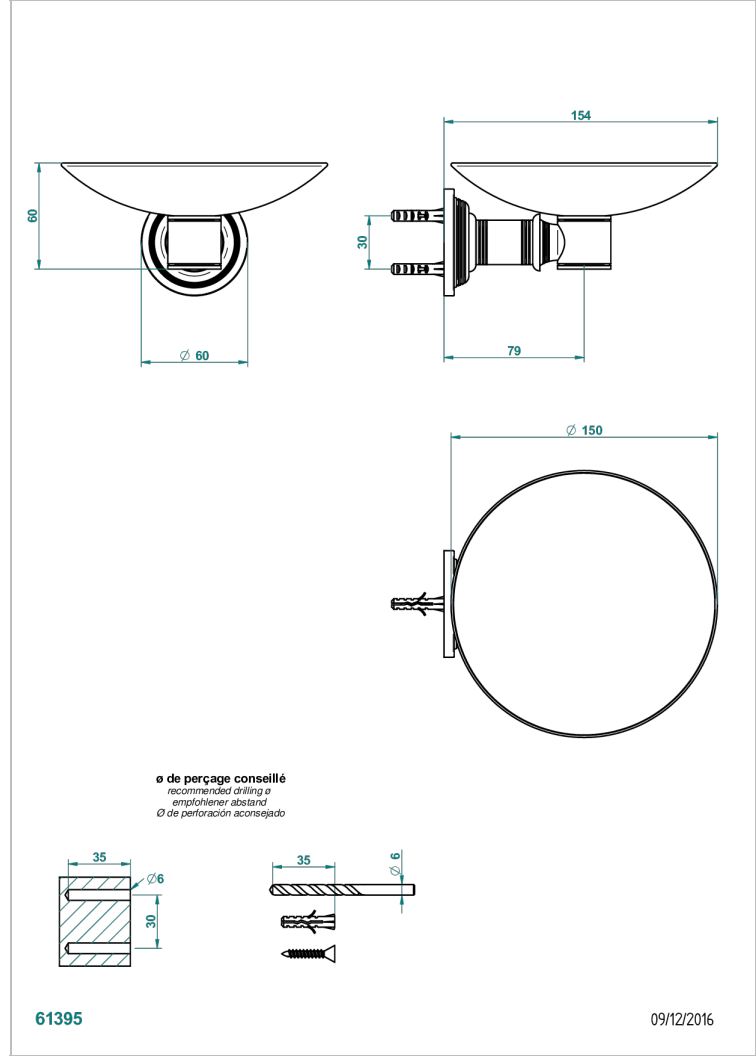

# WEST COAST BLACK ONYX WITH LEVER

U9F-546GM

Copa mural de laton Ø 150 mm

THG<sup>®</sup>  
PARIS

## CARACTERÍSTICAS

- West Coast Black Onyx with lever
- Copa mural de laton Ø 150 mm