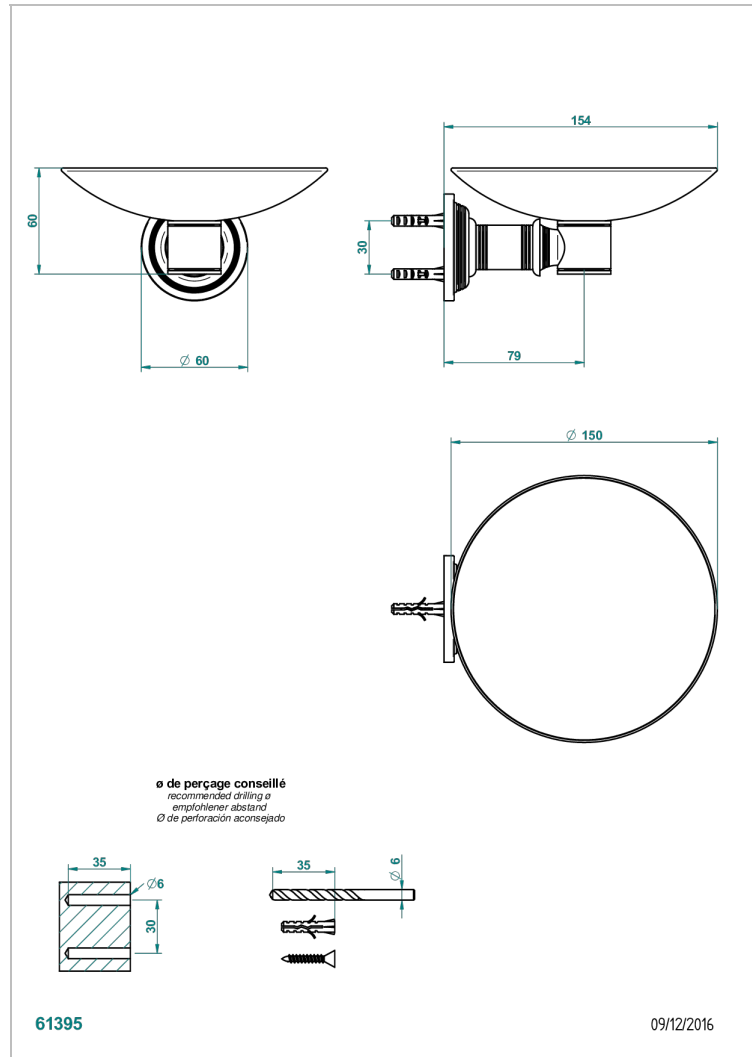

WEST COAST BLACK ONYX

U9E-546GM

Soap dish, wall mounted, 6" diameter

THG[®]
PARIS

CHARACTERISTIC

- West Coast Black Onyx
- Soap dish, wall mounted, 6" diameter

AVAILABLE FINITIONS

Black ceram - D30
Blush PVD - H62
Brass color PVD - H49
Brown bronze color PVD - F33
Chrome polished - A02
Copper antique matt, coated - H07