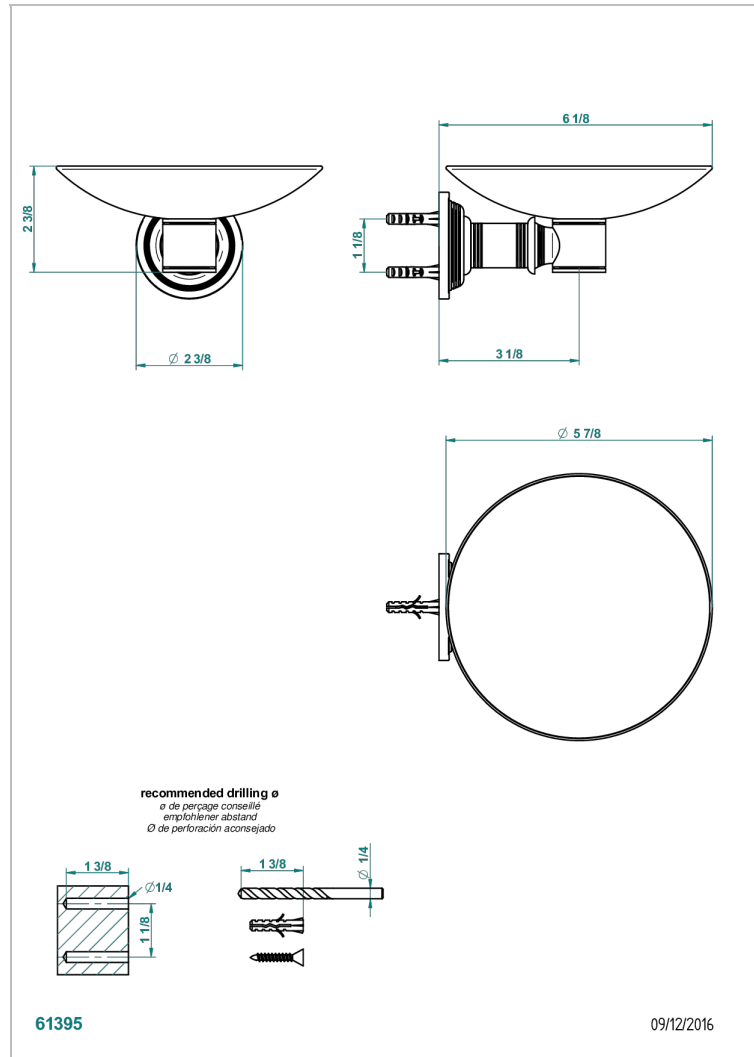

# WEST COAST BLACK ONYX

U9E-546GM

Soap dish, wall mounted, 6" diameter

THG<sup>®</sup>  
PARIS

## CHARACTERISTIC

- West Coast Black Onyx
- Soap dish, wall mounted, 6" diameter