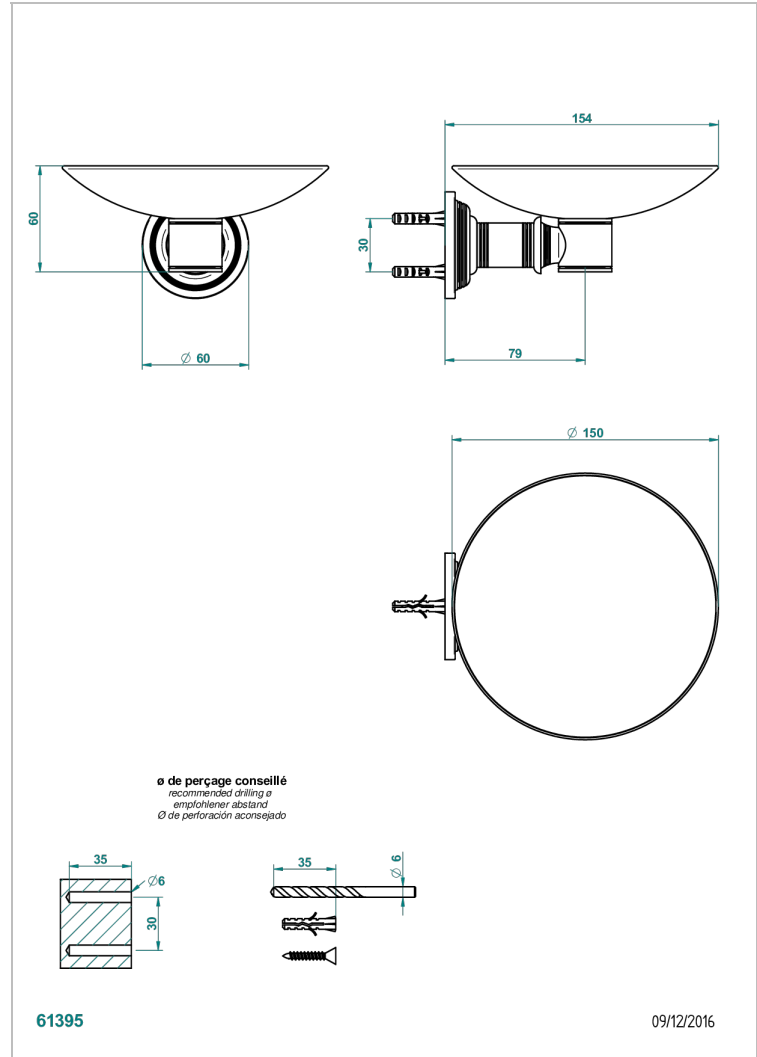

WEST COAST WITH GUILLOCHE DECOR WITH LEVER HANDLES

U9D-546GM

Soap dish, wall mounted, 6" diameter

CHARACTERISTIC

- West coast with Guilloché decor with lever handles
- Soap dish, wall mounted, 6" diameter