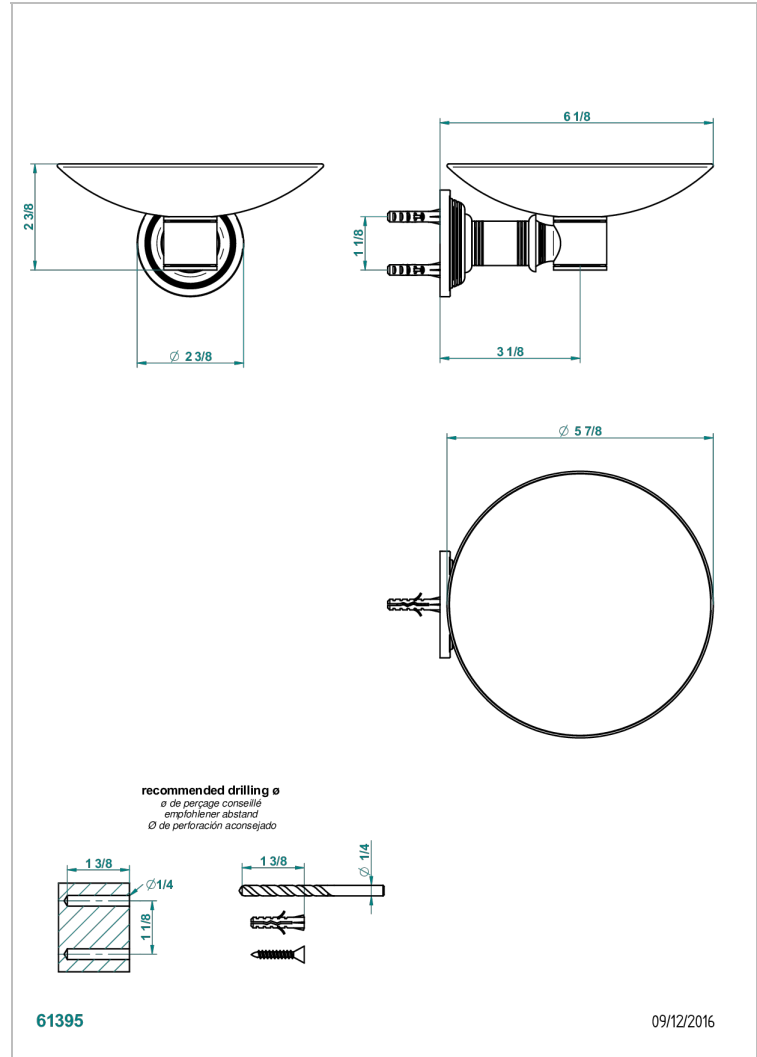

WEST COAST WITH GUILLOCHE DECOR WITH LEVER HANDLES

U9D-546GM

Soap dish, wall mounted, 6" diameter

CHARACTERISTIC

- West coast with Guilloché decor with lever handles
- Soap dish, wall mounted, 6" diameter