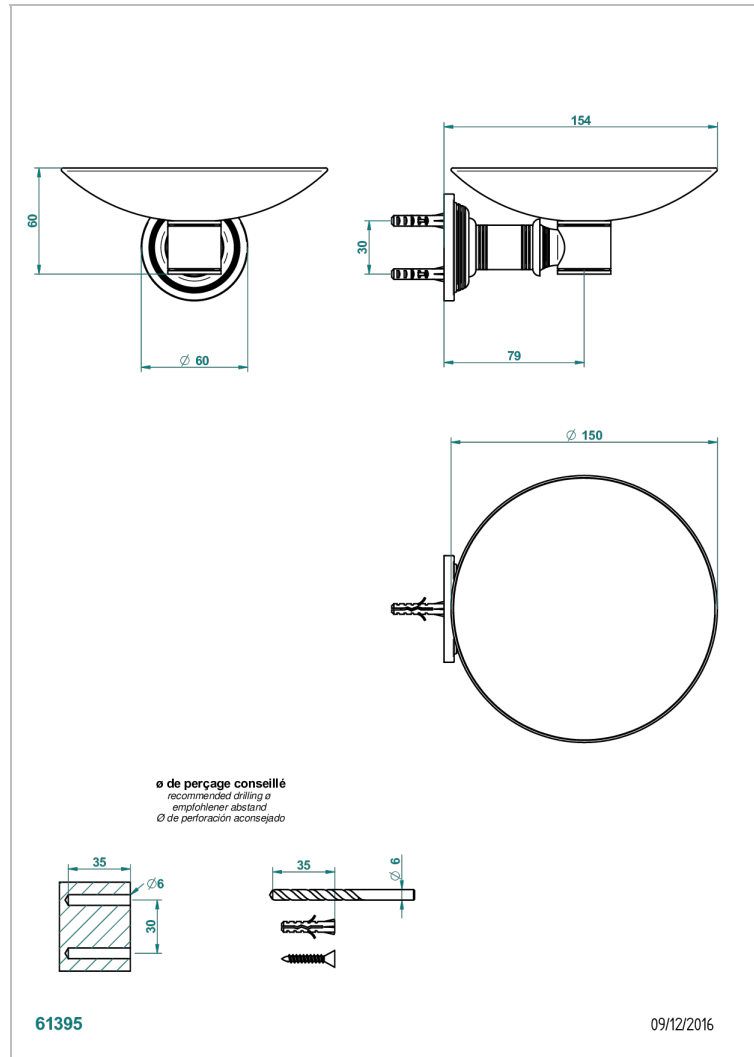

WEST COAST WITH GUILLOCHE DECOR

U9C-546GM

Soap dish, wall mounted, 6" diameter

THG[®]
PARIS

CHARACTERISTIC

- West coast with Guilloché decor
- Soap dish, wall mounted, 6" diameter

AVAILABLE FINITIONS

Black ceram - D30
Blush PVD - H62
Brass color PVD - H49
Brown bronze color PVD - F33
Chrome polished - A02
Copper antique matt, coated - H07