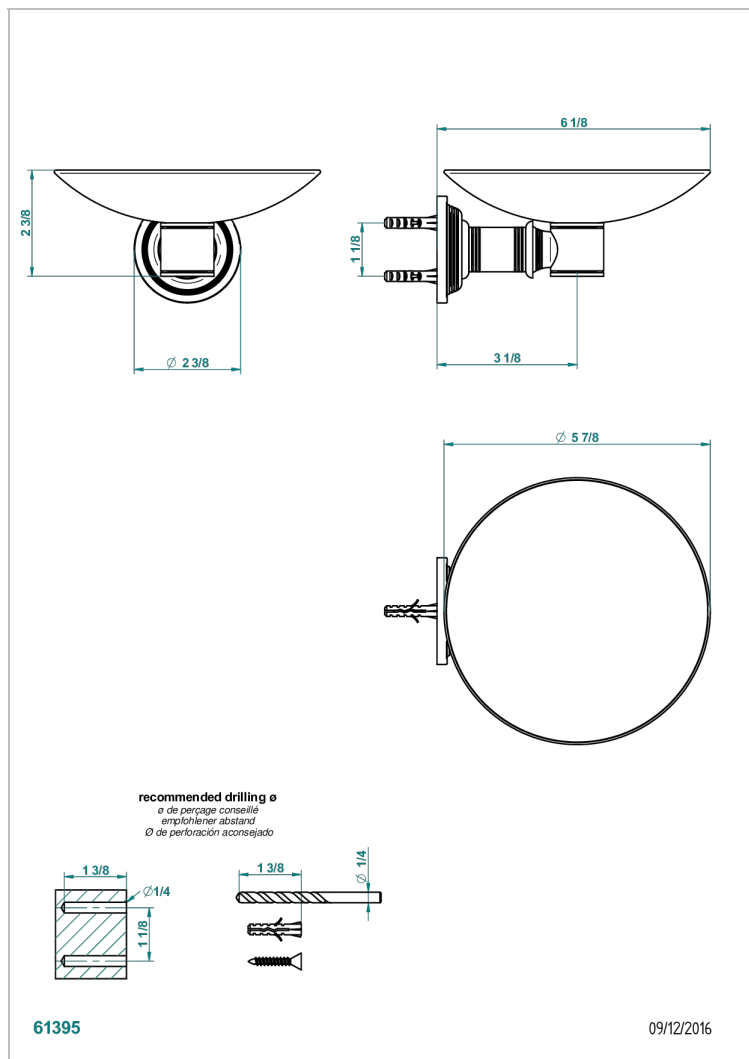

# WEST COAST WITH GUILLOCHE DECOR

U9C-546GM

Soap dish, wall mounted, 6" diameter

THG<sup>®</sup>  
PARIS

## CHARACTERISTIC

- West coast with Guilloché decor
- Soap dish, wall mounted, 6" diameter