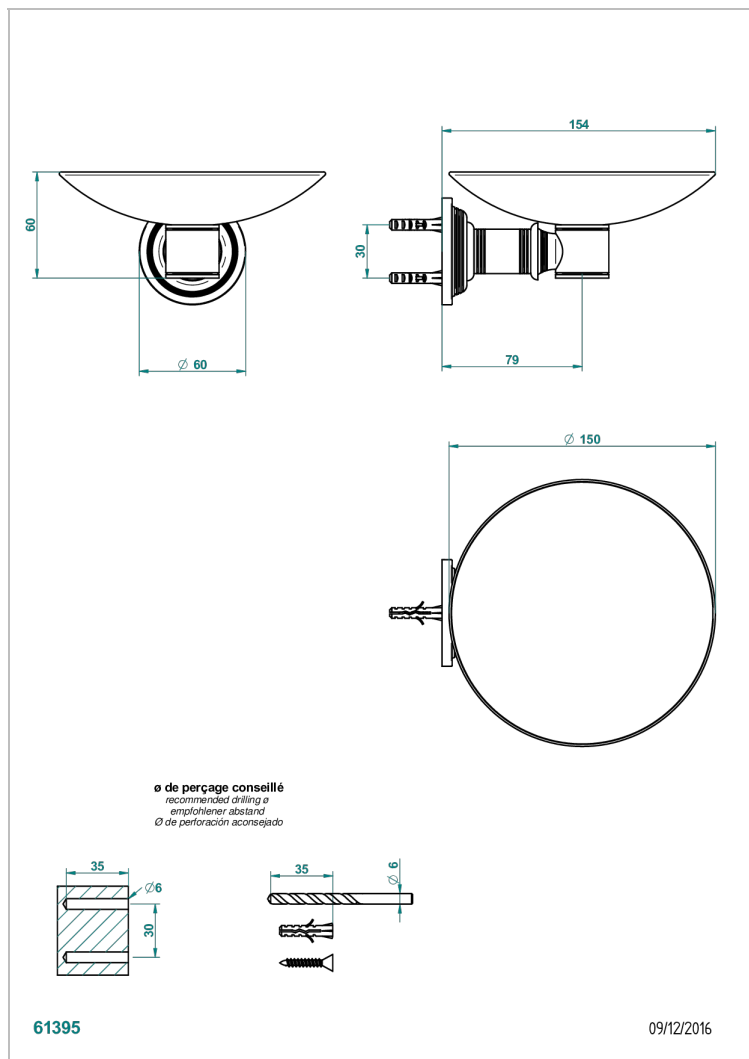

WEST COAST METAL WITH LEVER HANDLES

U9B-546GM

Soap dish, wall mounted, 6" diameter

THG[®]
PARIS

CHARACTERISTIC

- West Coast Metal with lever handles
- Soap dish, wall mounted, 6" diameter

AVAILABLE FINITIONS