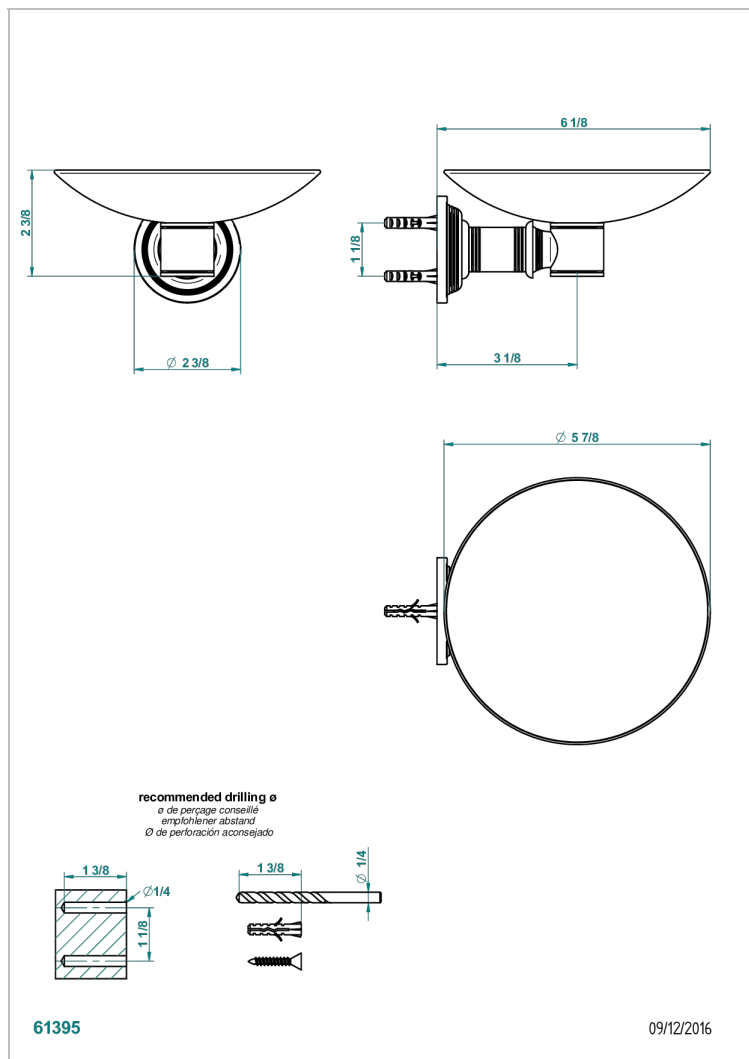

WEST COAST METAL WITH LEVER HANDLES

U9B-546GM

Soap dish, wall mounted, 6" diameter

THG[®]
PARIS

CHARACTERISTIC

- West Coast Metal with lever handles
- Soap dish, wall mounted, 6" diameter

AVAILABLE FINITIONS