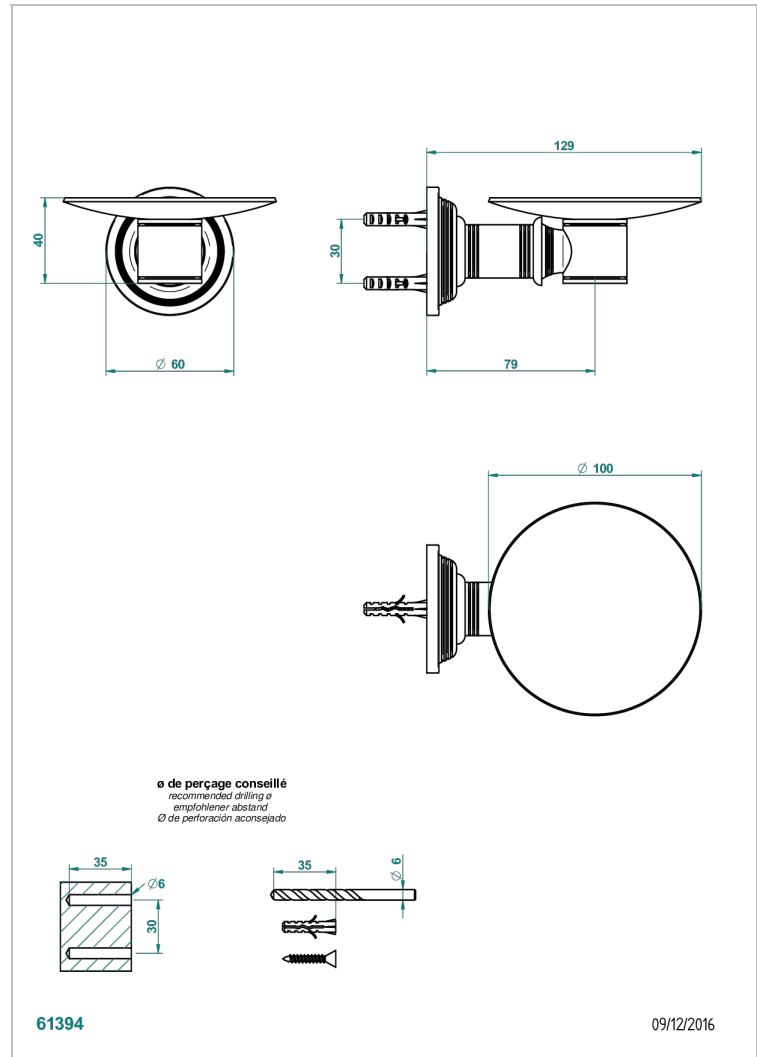

WEST COAST WHITE ONYX WITH LEVER HANDLES

U9H-546

Soap dish, wall mounted, 4" diameter

CHARACTERISTIC

- West Coast White Onyx with lever handles
- Soap dish, wall mounted, 4" diameter

AVAILABLE FINITIONS

Black ceram - D30
Blush PVD - H62
Brass color PVD - H49
Brown bronze color PVD - F33
Chrome polished - A02
Copper antique matt, coated - H07