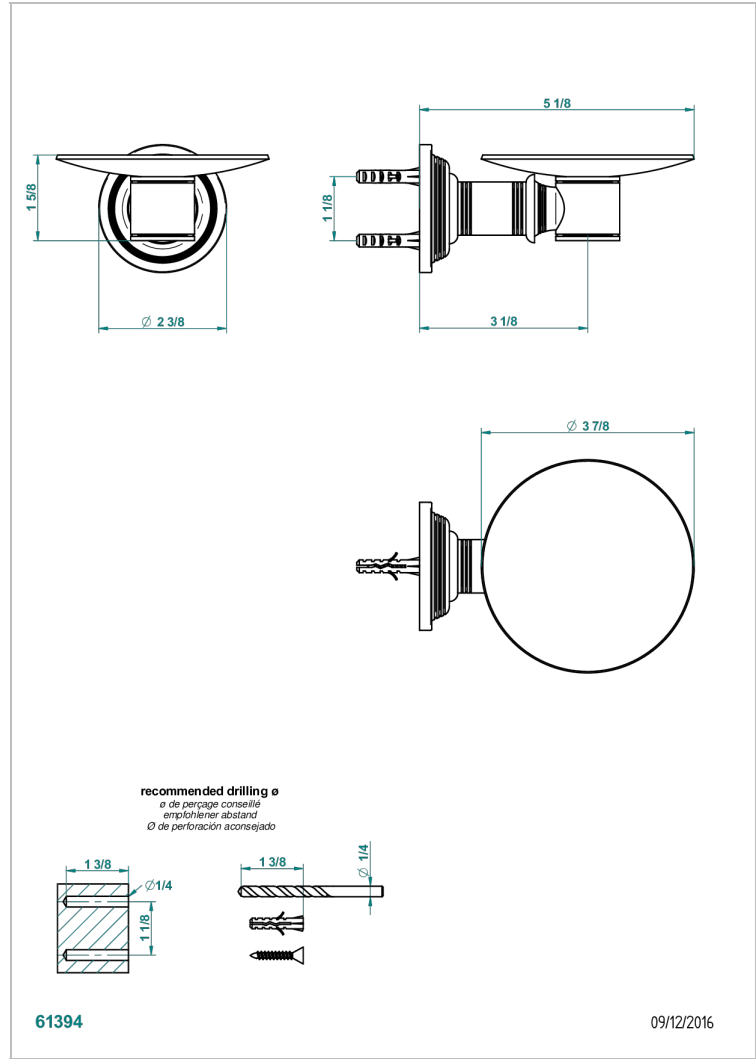

WEST COAST WHITE ONYX WITH LEVER HANDLES

U9H-546

Soap dish, wall mounted, 4" diameter

CHARACTERISTIC

- West Coast White Onyx with lever handles
- Soap dish, wall mounted, 4" diameter

AVAILABLE FINITIONS

Black ceram - D30
Blush PVD - H62
Brass color PVD - H49
Brown bronze color PVD - F33
Chrome polished - A02
Copper antique matt, coated - H07