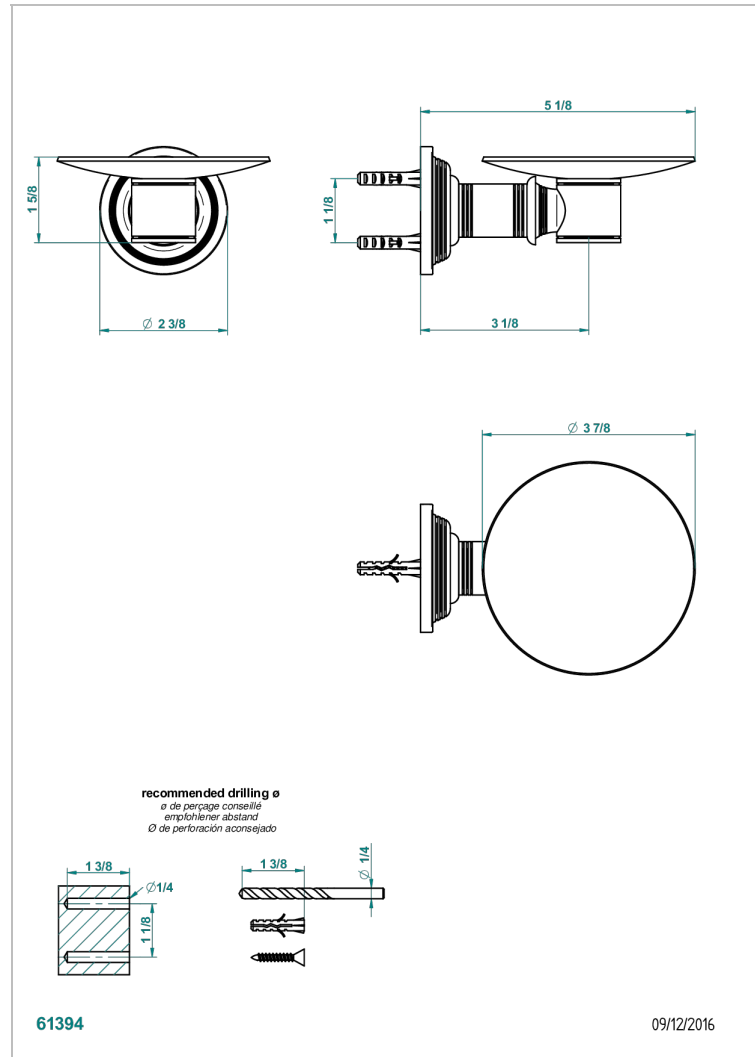

WEST COAST WHITE ONYX

U9G-546

Soap dish, wall mounted, 4" diameter

THG[®]
PARIS

CHARACTERISTIC

- West Coast White Onyx
- Soap dish, wall mounted, 4" diameter

AVAILABLE FINITIONS

Black ceram - D30
Blush PVD - H62
Brass color PVD - H49
Brown bronze color PVD - F33
Chrome polished - A02
Copper antique matt, coated - H07