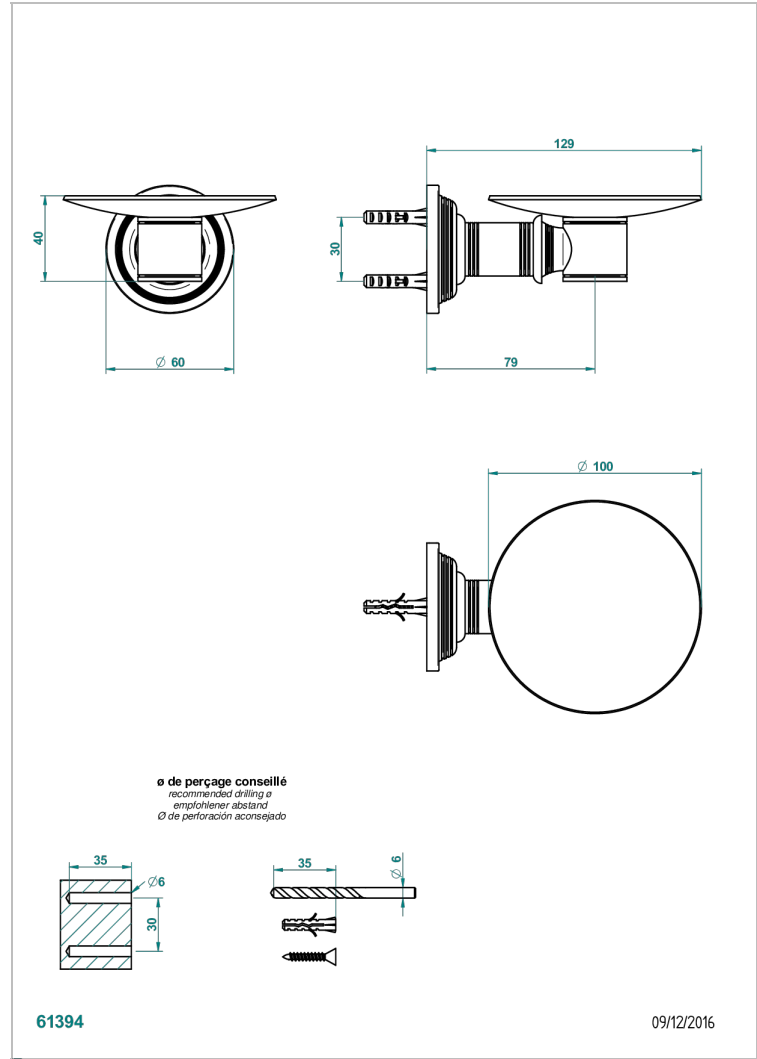

WEST COAST BLACK ONYX WITH LEVER HANDLES

U9F-546

Soap dish, wall mounted, 4" diameter

CHARACTERISTIC

- West Coast Black Onyx with lever handles
- Soap dish, wall mounted, 4" diameter

AVAILABLE FINITIONS

Black ceram - D30
Blush PVD - H62
Brass color PVD - H49
Brown bronze color PVD - F33
Chrome polished - A02
Copper antique matt, coated - H07