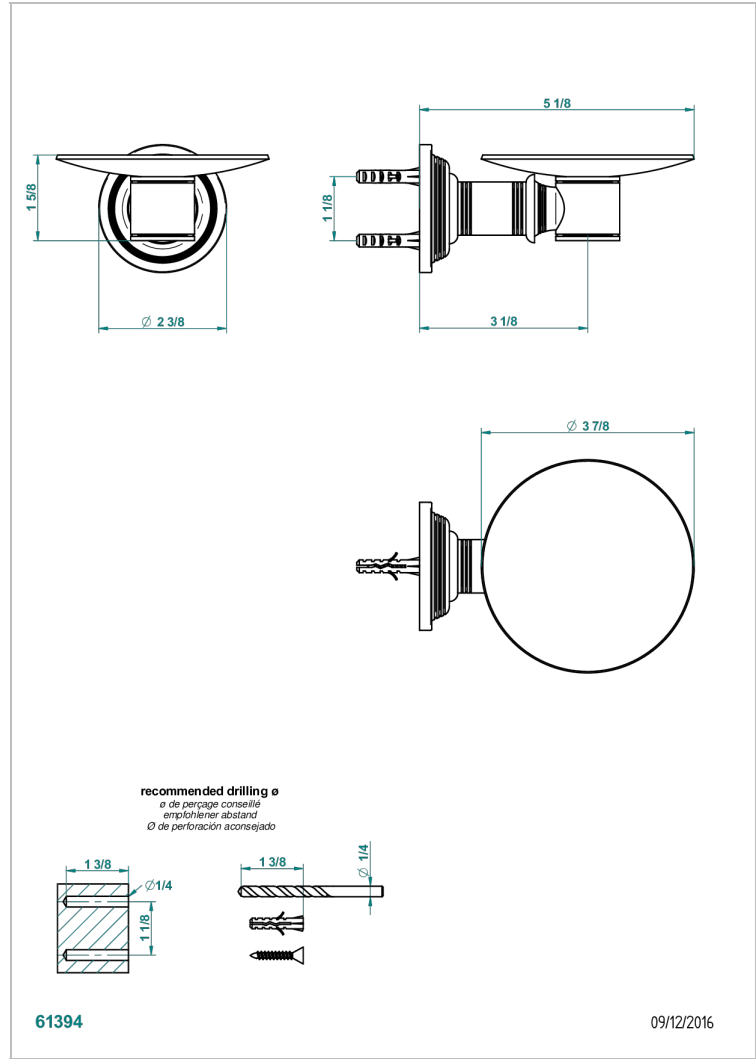

# WEST COAST BLACK ONYX WITH LEVER HANDLES

U9F-546

Soap dish, wall mounted, 4" diameter

## CHARACTERISTIC

- West Coast Black Onyx with lever handles
- Soap dish, wall mounted, 4" diameter