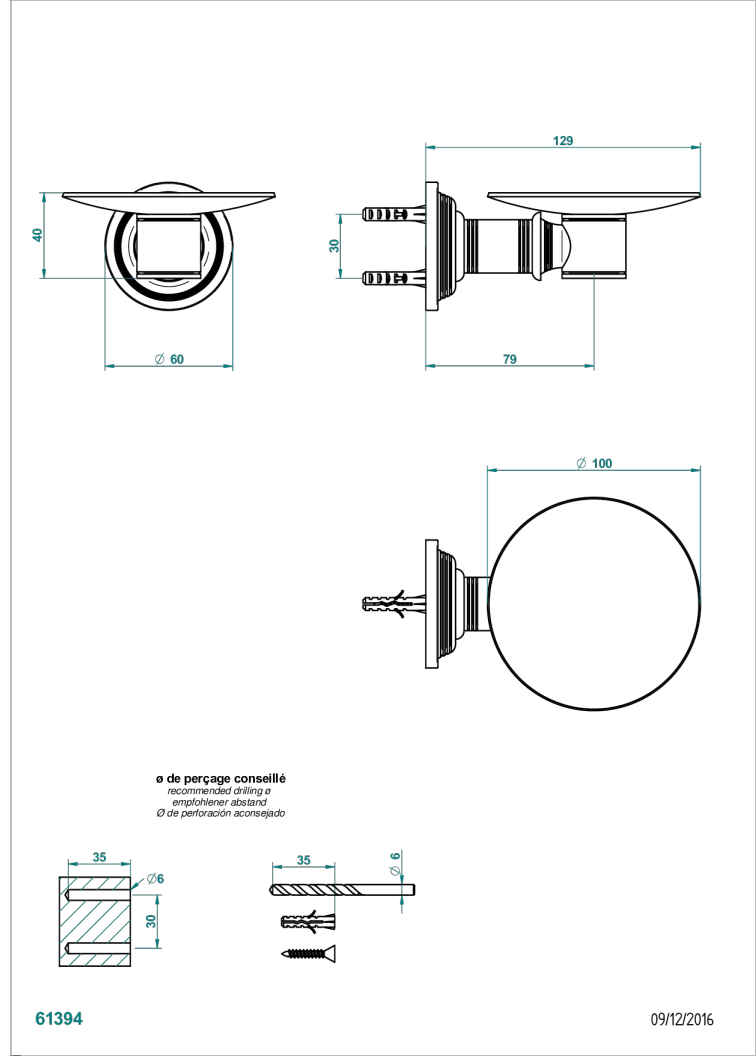

WEST COAST BLACK ONYX

U9E-546

Soap dish, wall mounted, 4" diameter

THG®
PARIS

61394

09/12/2016

CHARACTERISTIC

- West Coast Black Onyx
- Soap dish, wall mounted, 4" diameter

AVAILABLE FINITIONS

Black ceram - D30
Blush PVD - H62
Brass color PVD - H49
Brown bronze color PVD - F33
Chrome polished - A02
Copper antique matt, coated - H07

Gold color PVD - H52
Gold mat - F07
Gold polished - F01
Graphite PVD - H64
Light coated bronze - D01
Matt Umber PVD - H67

Matt blush PVD - H60
Matt brass color PVD - H50
Matt brown bronze color PVD - F34
Matt chrome (American satin) - C02
Matt gold color PVD - H53
Matt graphite PVD - H65

Matt nickel (American satin) - C01
Matt nickel color PVD - H56
Natural smoked Brass - A13
Nickel antique / Sovereign - H28
Nickel color PVD - H55
Nickel polished - B01

Soft gold - F30
Soft matt gold - F31
Umber PVD - H66