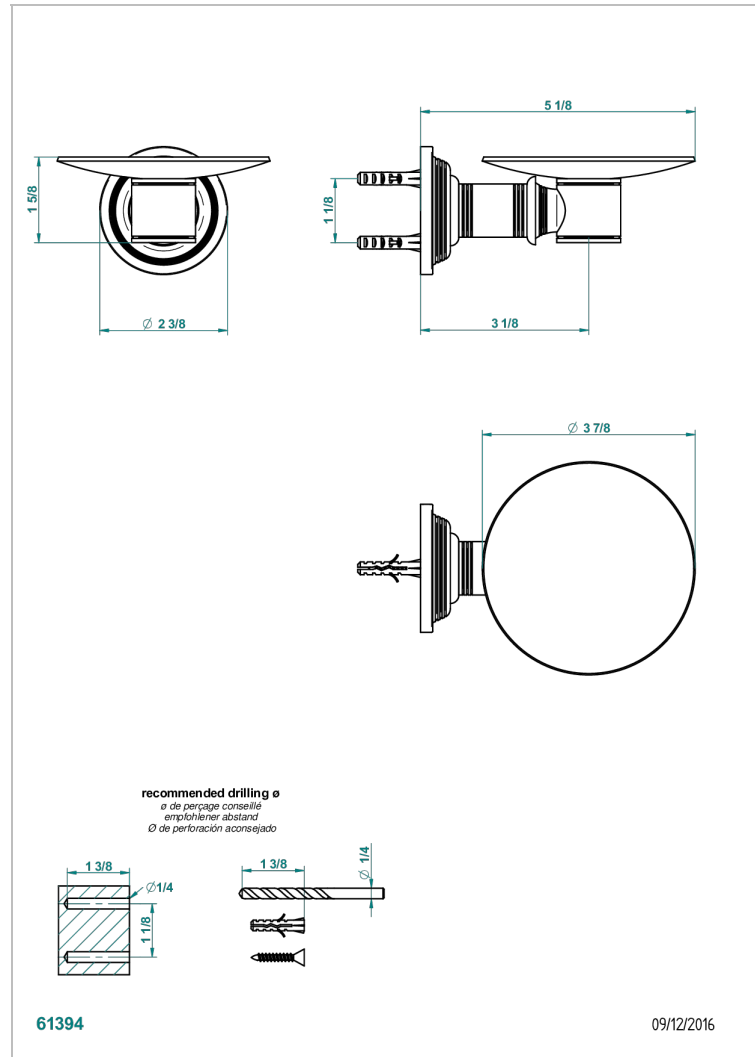

WEST COAST BLACK ONYX

U9E-546

Soap dish, wall mounted, 4" diameter

CHARACTERISTIC

- West Coast Black Onyx
- Soap dish, wall mounted, 4" diameter

AVAILABLE FINITIONS

Black ceram - D30
 Blush PVD - H62
 Brass color PVD - H49
 Brown bronze color PVD - F33
 Chrome polished - A02
 Copper antique matt, coated - H07