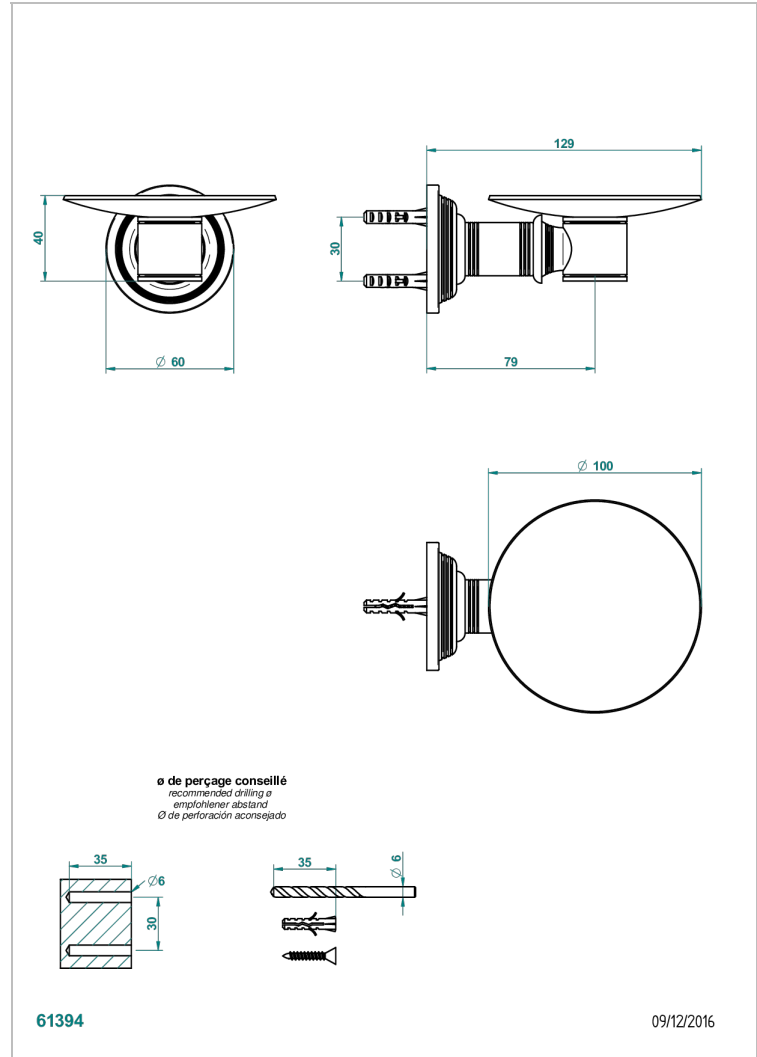

WEST COAST WITH GUILLOCHE DECOR WITH LEVER HANDLES

U9D-546

Soap dish, wall mounted, 4" diameter

CHARACTERISTIC

- West coast with Guilloché decor with lever handles
- Soap dish, wall mounted, 4" diameter

AVAILABLE FINITIONS