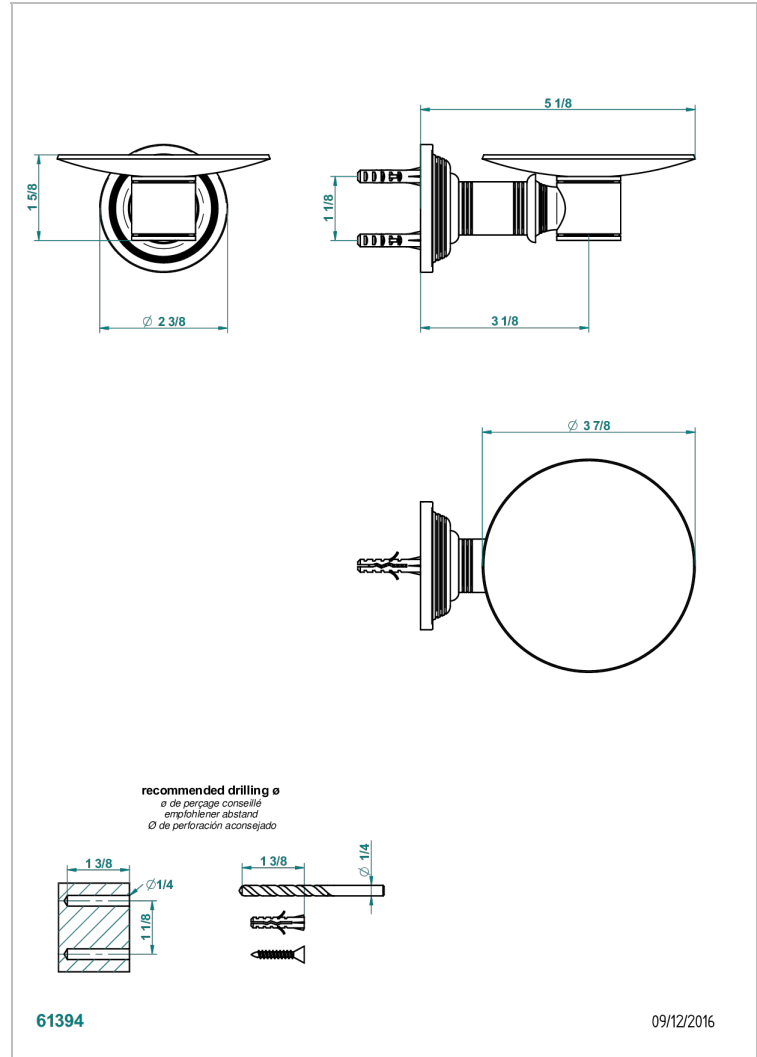

WEST COAST WITH GUILLOCHE DECOR WITH LEVER HANDLES

U9D-546

Soap dish, wall mounted, 4" diameter

CHARACTERISTIC

- West coast with Guilloché decor with lever handles
- Soap dish, wall mounted, 4" diameter

AVAILABLE FINITIONS