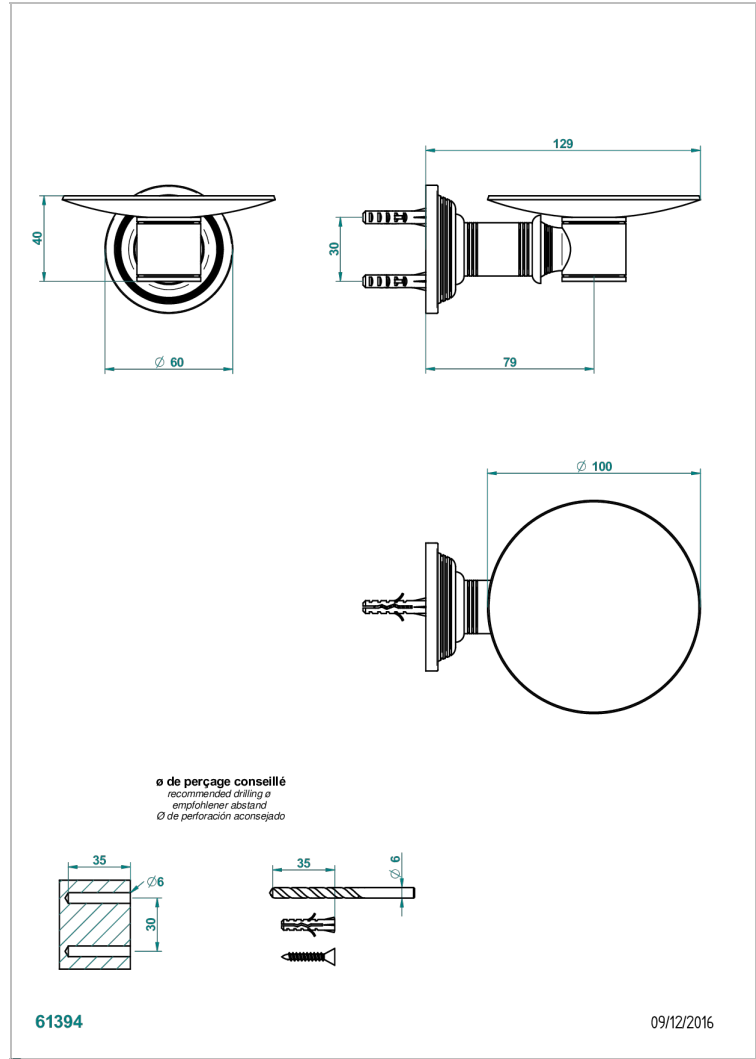

WEST COAST WITH GUILLOCHE DECOR

U9C-546

Soap dish, wall mounted, 4" diameter

THG[®]
PARIS

CHARACTERISTIC

- West coast with Guilloché decor
- Soap dish, wall mounted, 4" diameter

AVAILABLE FINITIONS

Black ceram - D30
Blush PVD - H62
Brass color PVD - H49
Brown bronze color PVD - F33
Chrome polished - A02
Copper antique matt, coated - H07