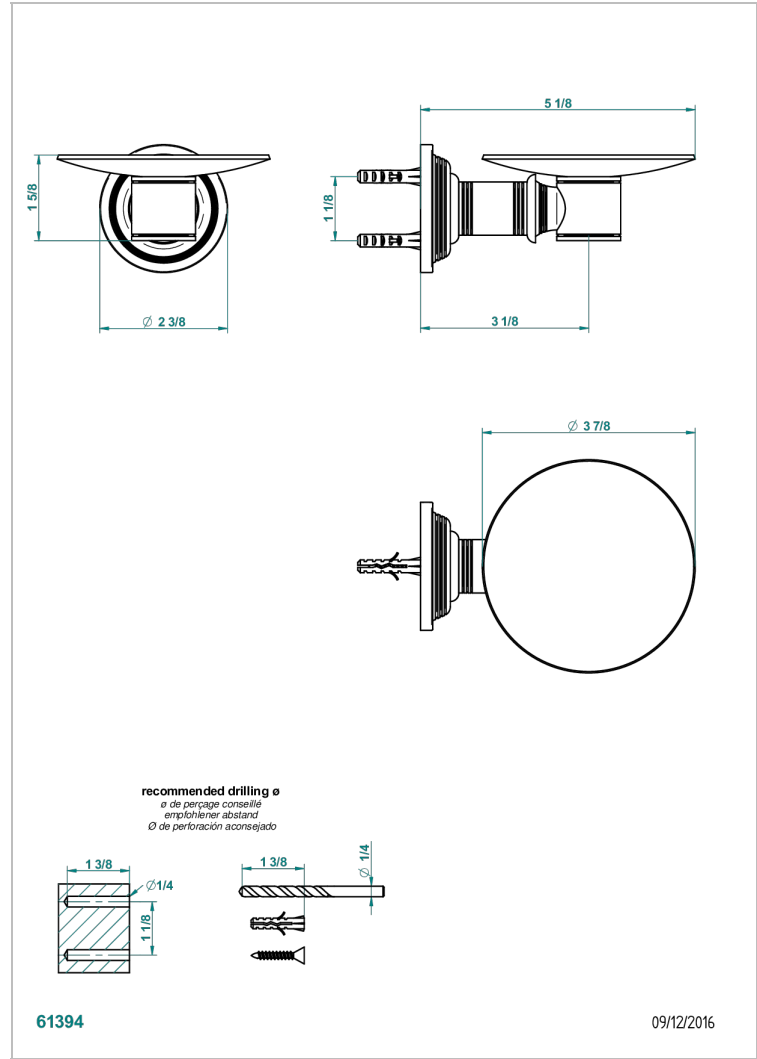

# WEST COAST WITH GUILLOCHE DECOR

U9C-546

Soap dish, wall mounted, 4" diameter

## CHARACTERISTIC

- West coast with Guilloché decor
- Soap dish, wall mounted, 4" diameter