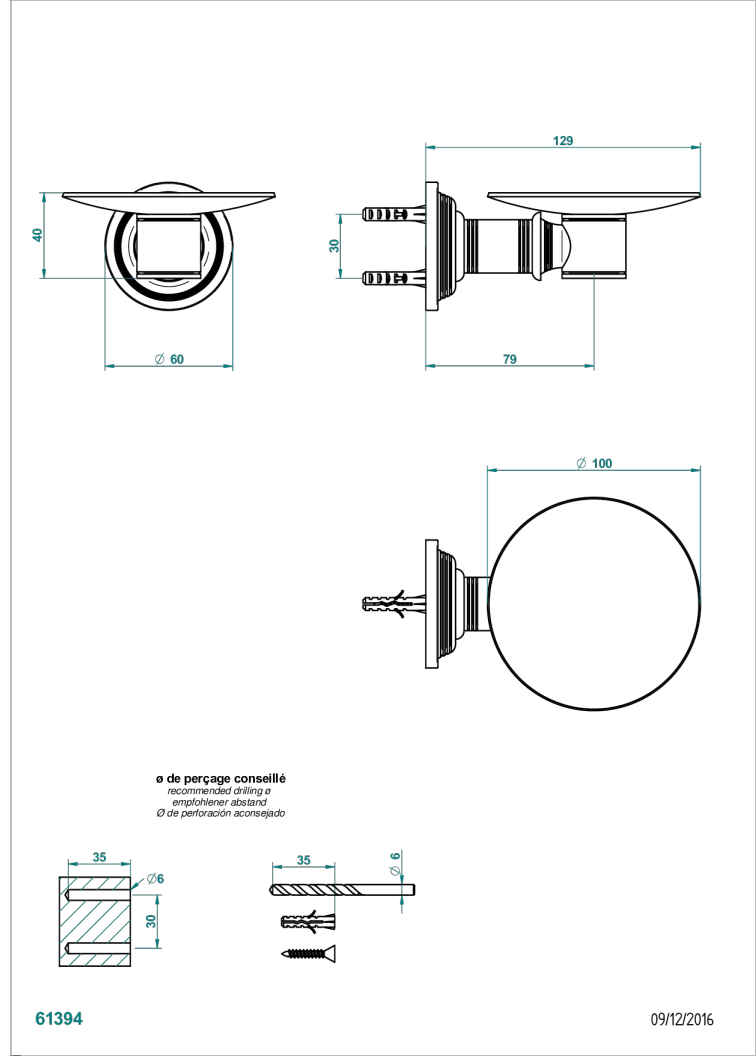

# WEST COAST METAL WITH LEVER HANDLES

U9B-546

Soap dish, wall mounted, 4" diameter

THG<sup>®</sup>  
PARIS

## CHARACTERISTIC

- West Coast Metal with lever handles
- Soap dish, wall mounted, 4" diameter