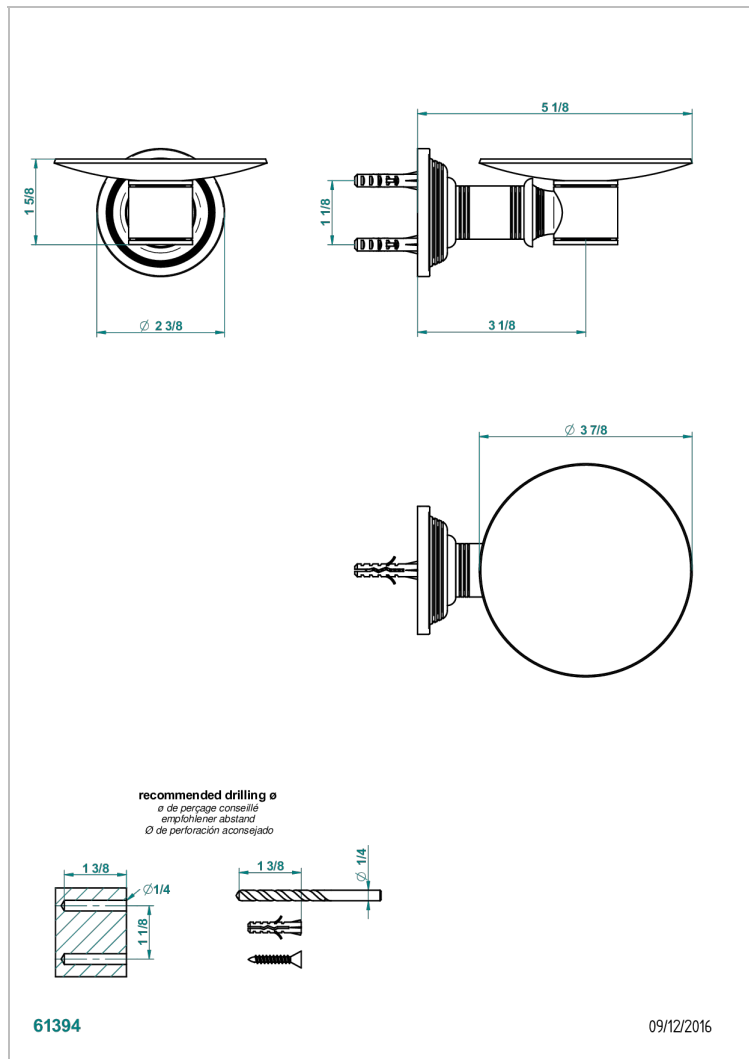

WEST COAST METAL WITH LEVER HANDLES

U9B-546

Soap dish, wall mounted, 4" diameter

CHARACTERISTIC

- West Coast Metal with lever handles
- Soap dish, wall mounted, 4" diameter

AVAILABLE FINITIONS

Black ceram - D30
Blush PVD - H62
Brass color PVD - H49
Brown bronze color PVD - F33
Chrome polished - A02
Copper antique matt, coated - H07