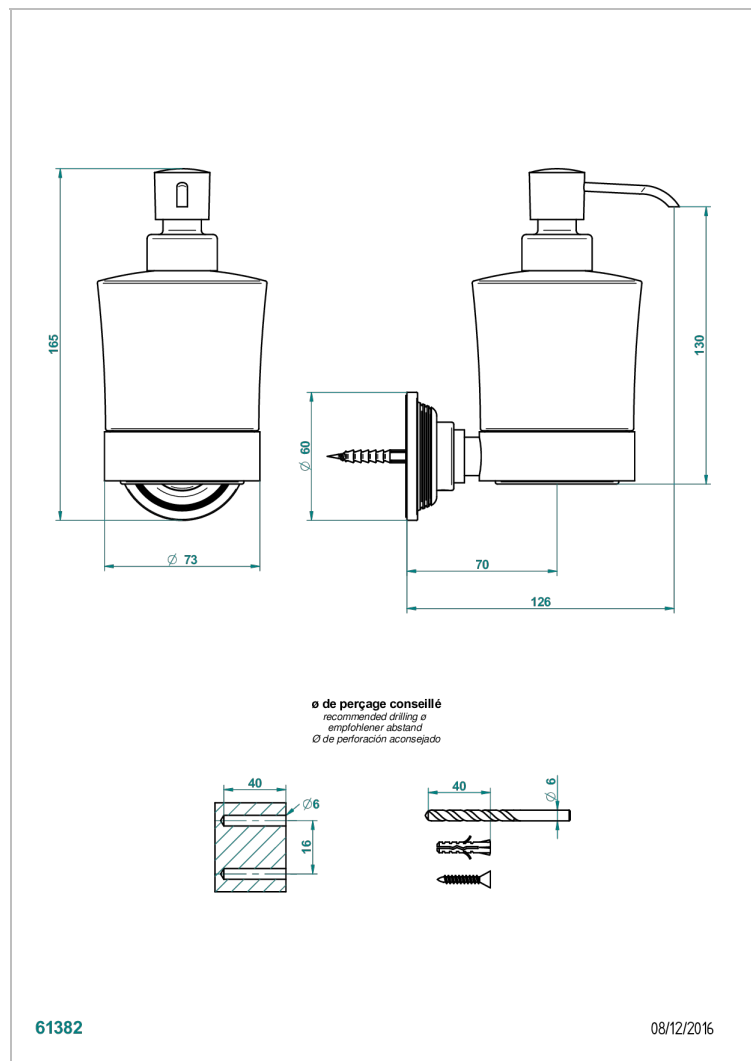

GRAND CENTRAL WHITE ONYX WITH LEVER HANDLES

U9S-613

wall liquid soap dispenser

CHARACTERISTIC

- Grand central White Onyx with lever handles
- wall liquid soap dispenser

AVAILABLE FINITIONS

Black ceram - D30
Blush PVD - H62
Brass color PVD - H49
Brown bronze color PVD - F33
Chrome polished - A02
Copper antique matt, coated - H07