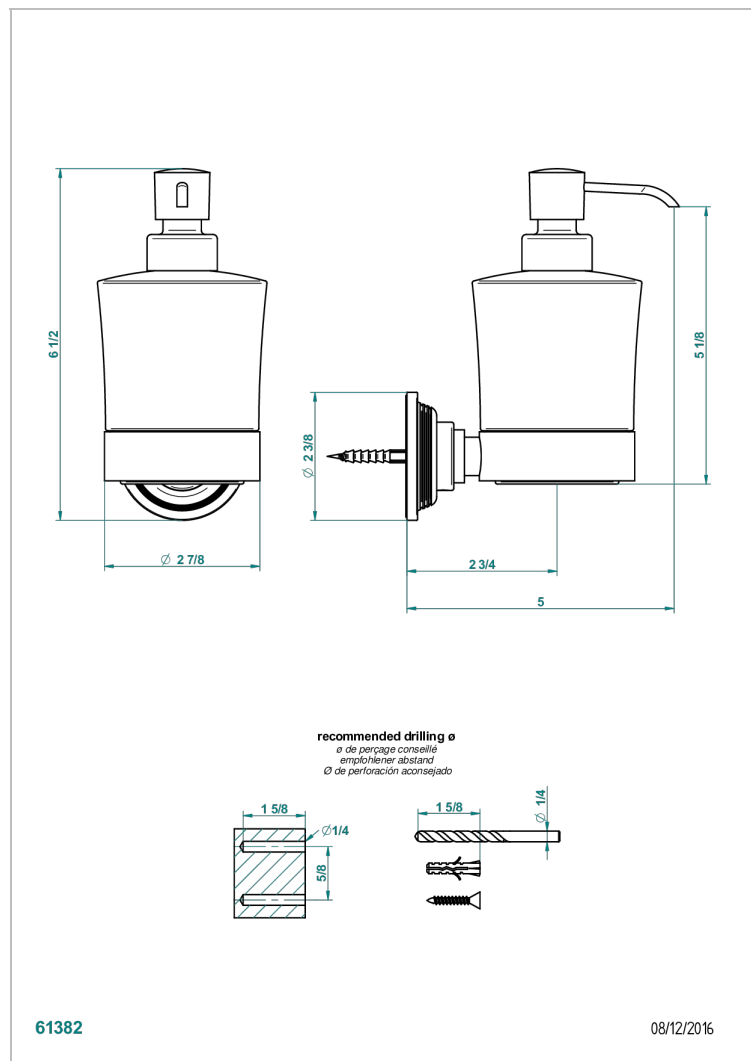

GRAND CENTRAL WHITE ONYX WITH LEVER HANDLES

U9S-613

wall liquid soap dispenser

61382

08/12/2016

CHARACTERISTIC

- Grand central White Onyx with lever handles
- wall liquid soap dispenser

AVAILABLE FINITIONS

Black ceram - D30
Blush PVD - H62
Brass color PVD - H49
Brown bronze color PVD - F33
Chrome polished - A02
Copper antique matt, coated - H07

Gold color PVD - H52
Gold mat - F07
Gold polished - F01
Graphite PVD - H64
Light coated bronze - D01
Matt Umber PVD - H67

Matt blush PVD - H60
Matt brass color PVD - H50
Matt brown bronze color PVD - F34
Matt chrome (American satin) - C02
Matt gold color PVD - H53
Matt graphite PVD - H65

Matt nickel (American satin) - C01
Matt nickel color PVD - H56
Natural smoked Brass - A13
Nickel antique / Sovereign - H28
Nickel color PVD - H55
Nickel polished - B01

Soft gold - F30
Soft matt gold - F31
Umber PVD - H66