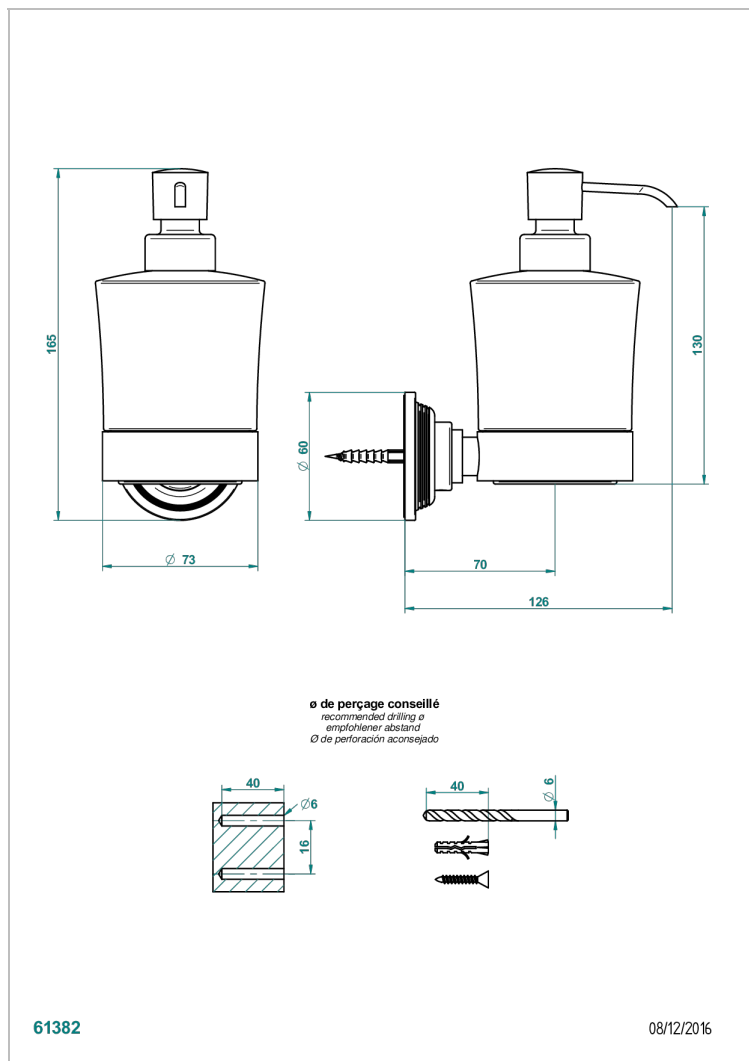

GRAND CENTRAL WHITE ONYX WITH LEVER HANDLES

U9S-613

Wall mounted liquid soap dispenser

CHARACTERISTIC

- Grand central White Onyx with lever handles
- Wall mounted liquid soap dispenser

AVAILABLE FINITIONS

Antique nickel - H28
Black ceram - D30
Blush PVD - H62
Brass color PVD - H49
Brown bronze color PVD - F33
Gold color PVD - H52