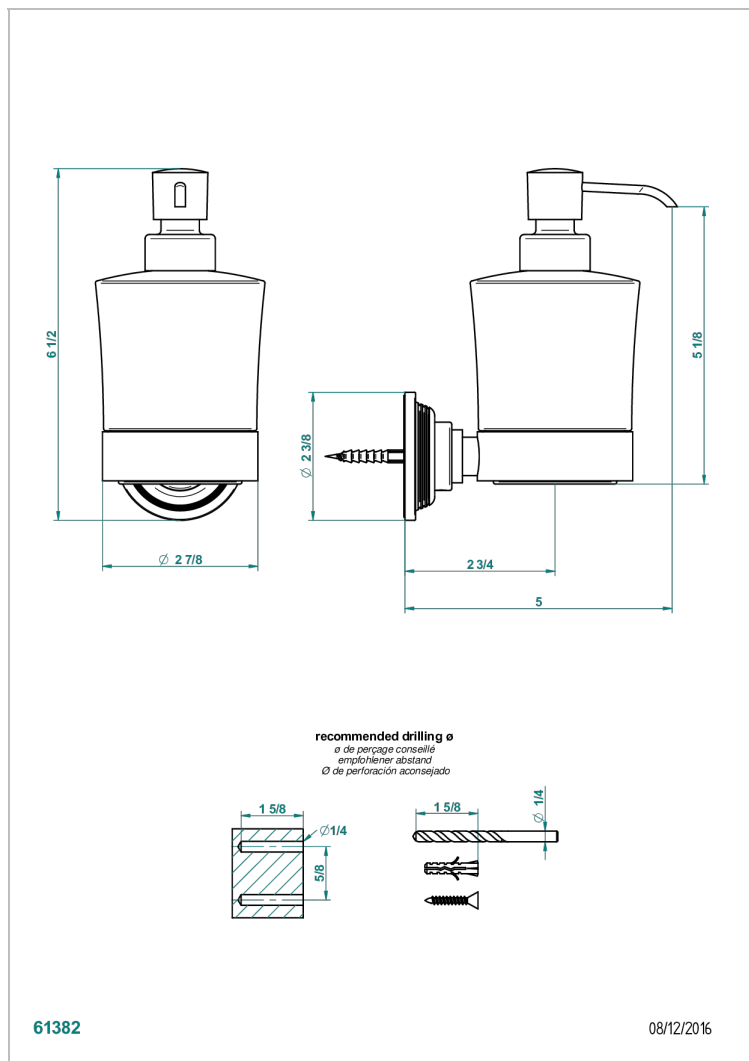

# GRAND CENTRAL WHITE ONYX WITH LEVER HANDLES

U9S-613

Wall mounted liquid soap dispenser

## CHARACTERISTIC

- Grand central White Onyx with lever handles
- Wall mounted liquid soap dispenser