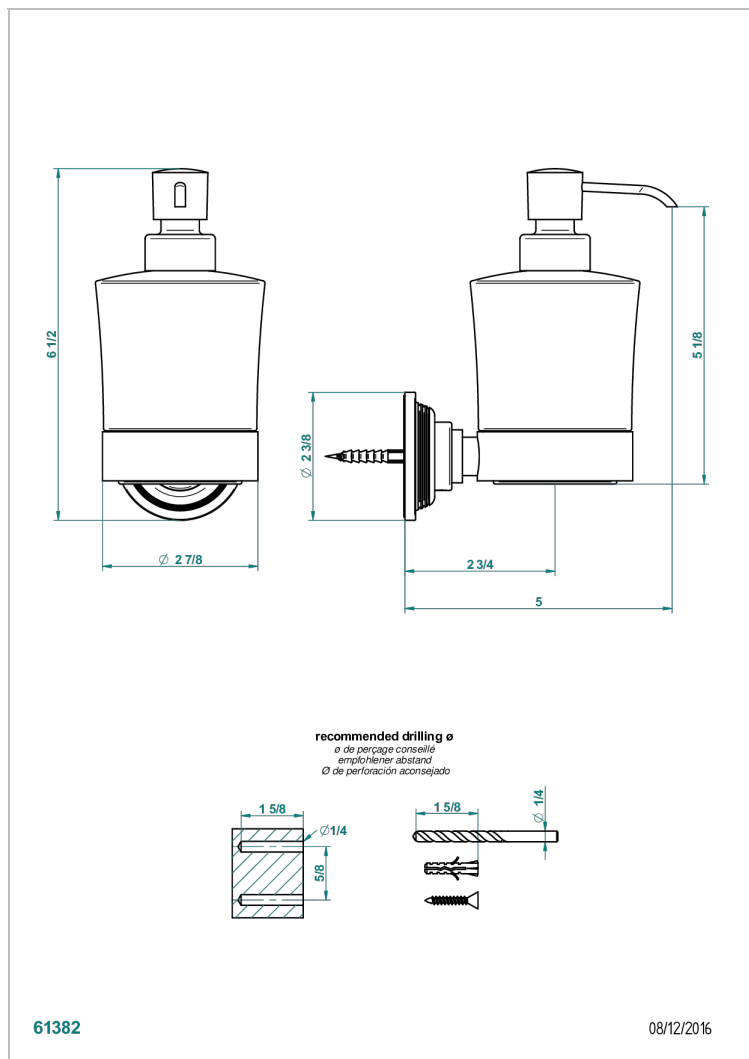

GRAND CENTRAL WHITE ONYX WITH LEVER HANDLES

U9S-613

Wall mounted liquid soap dispenser

61382

08/12/2016

CHARACTERISTIC

- Grand central White Onyx with lever handles
- Wall mounted liquid soap dispenser

AVAILABLE FINITIONS