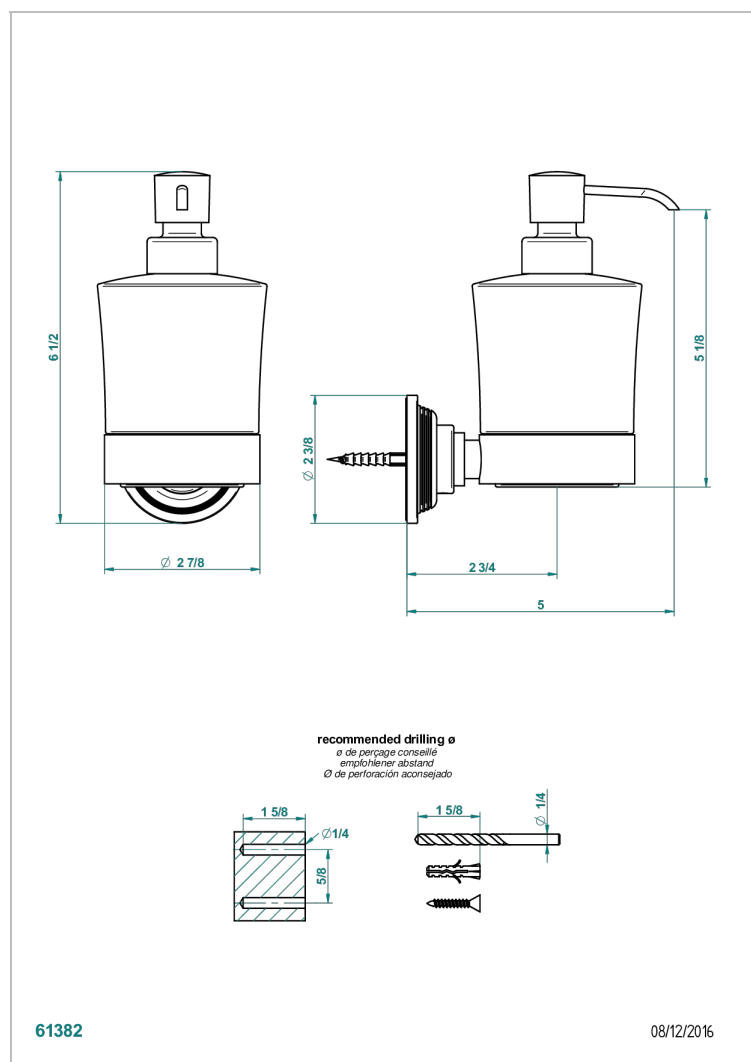

# GRAND CENTRAL WHITE ONYX WITH LEVER HANDLES

U9S-613

Seifenspender zur Wandmontage

## EIGENSCHAFTEN

- Grand central White Onyx with lever handles
- Seifenspender zur Wandmontage