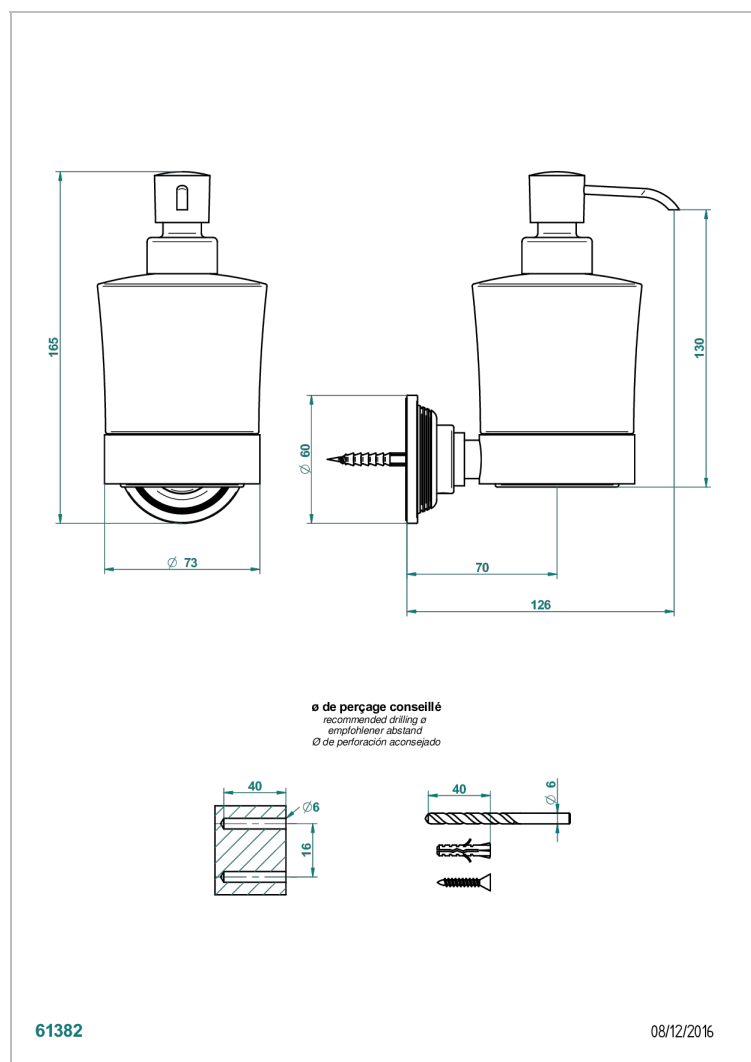

GRAND CENTRAL WHITE ONYX WITH LEVER HANDLES

U9S-613

Wall mounted liquid soap dispenser

CHARACTERISTIC

- Grand central White Onyx with lever handles
- Wall mounted liquid soap dispenser

AVAILABLE FINITIONS

Antique nickel - H28
Black ceram - D30
Blush PVD - H62
Brass color PVD - H49
Brown bronze color PVD - F33
Gold color PVD - H52