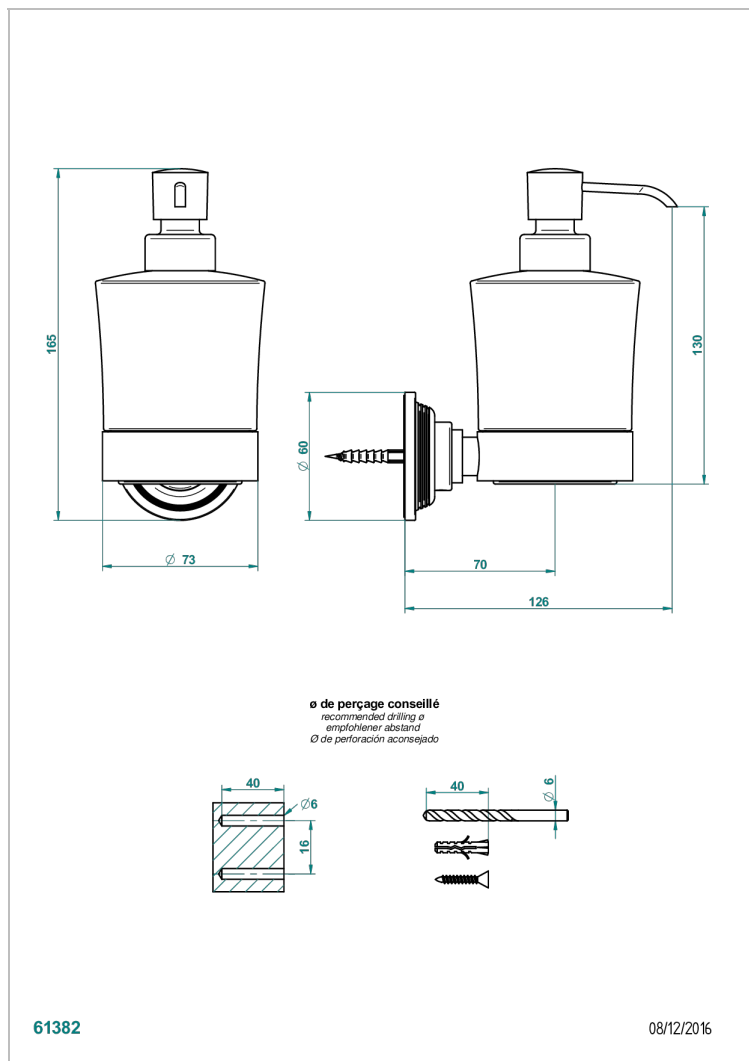

# GRAND CENTRAL WHITE ONYX WITH LEVER HANDLES

U9S-613

Seifenspender zur Wandmontage

## EIGENSCHAFTEN

- Grand central White Onyx with lever handles
- Seifenspender zur Wandmontage