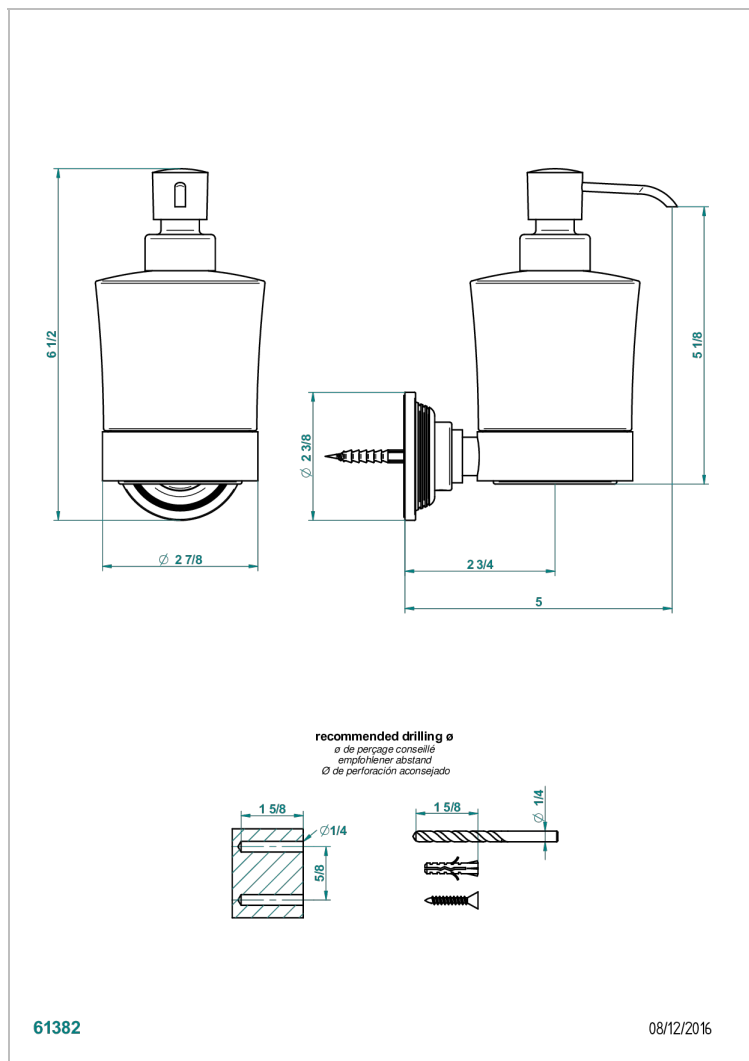

GRAND CENTRAL WHITE ONYX WITH LEVER HANDLES

U9S-613

Wall mounted liquid soap dispenser

CHARACTERISTIC

- Grand central White Onyx with lever handles
- Wall mounted liquid soap dispenser

AVAILABLE FINITIONS

Antique nickel - H28
 Black ceram - D30
 Blush PVD - H62
 Brass color PVD - H49
 Brown bronze color PVD - F33
 Gold color PVD - H52