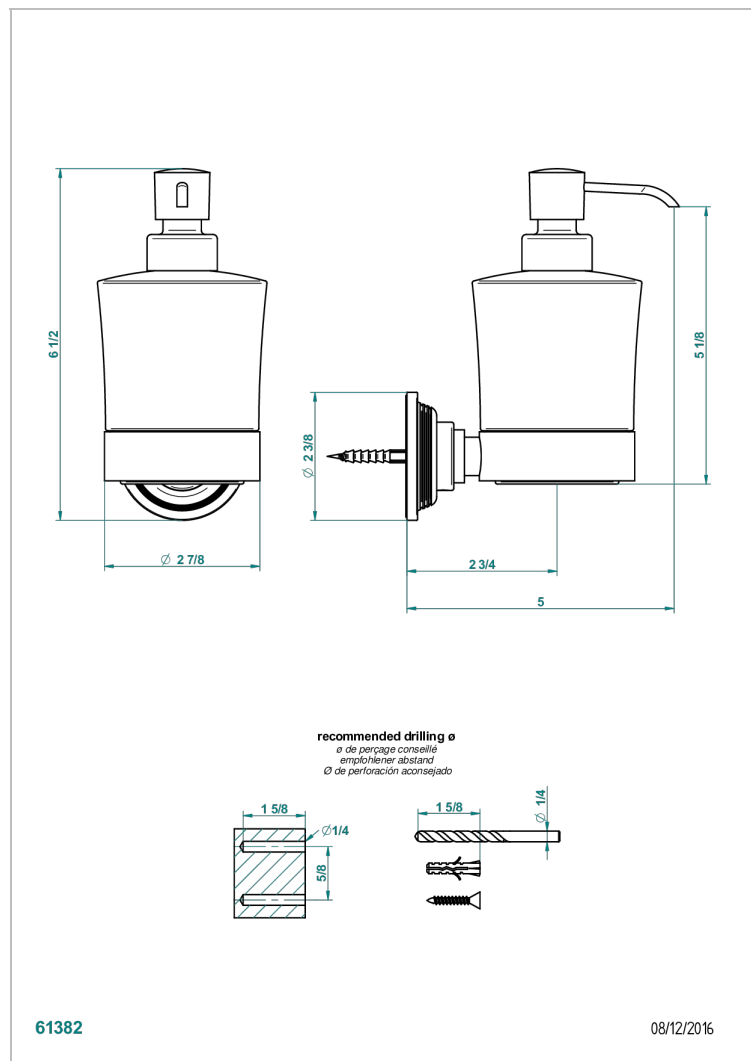

# GRAND CENTRAL WHITE ONYX WITH LEVER HANDLES

U9S-613

壁挂式皂液器

## 特色

- Grand central White Onyx with lever handles
- 壁挂式皂液器