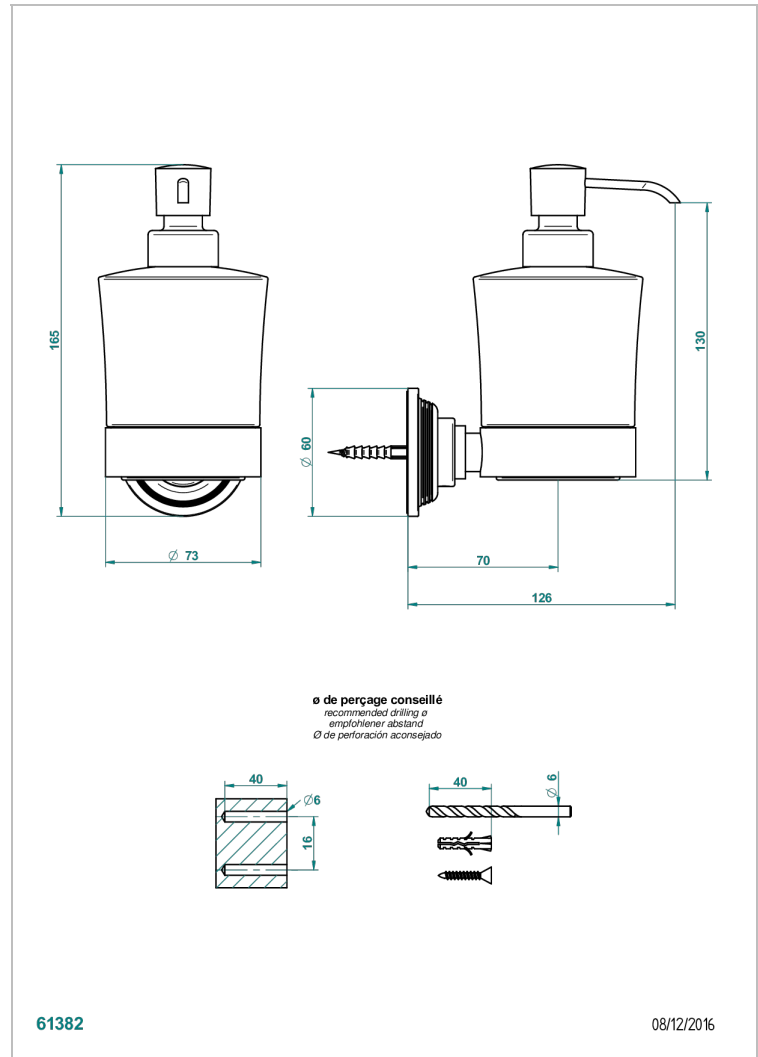

GRAND CENTRAL WHITE ONYX

U9R-613

wall liquid soap dispenser

THG[®]
PARIS

CHARACTERISTIC

- Grand central White Onyx
- wall liquid soap dispenser

AVAILABLE FINITIONS

Black ceram - D30
Blush PVD - H62
Brass color PVD - H49
Brown bronze color PVD - F33
Chrome polished - A02
Copper antique matt, coated - H07