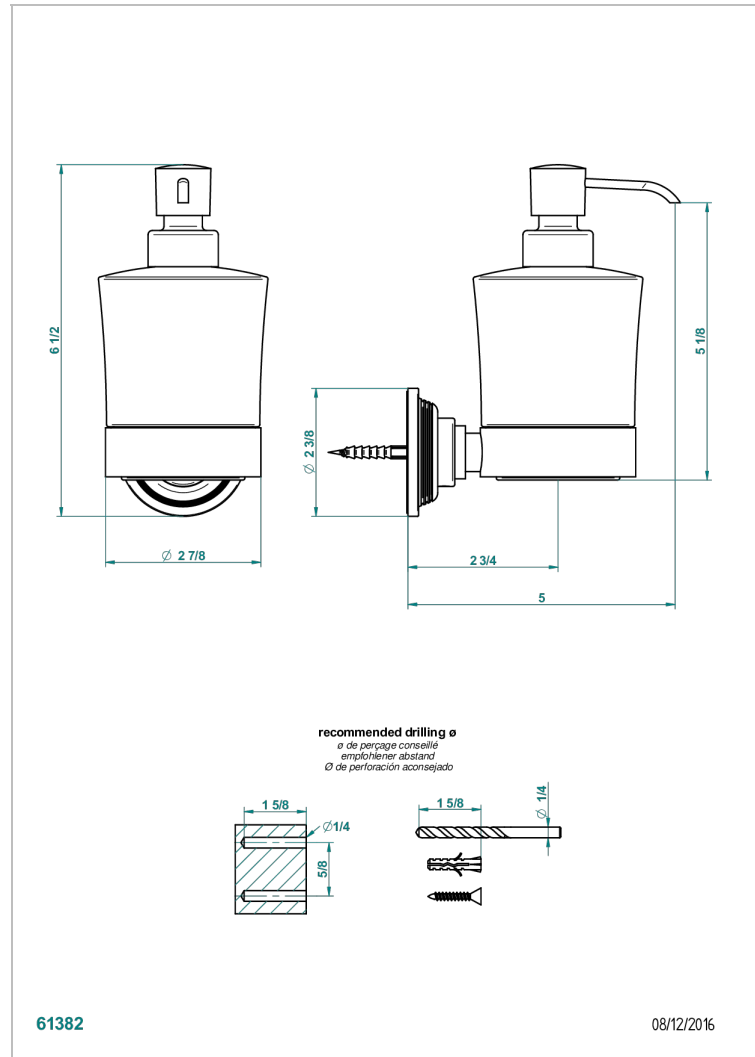

GRAND CENTRAL WHITE ONYX

U9R-613

wall liquid soap dispenser

THG[®]
PARIS

CHARACTERISTIC

- Grand central White Onyx
- wall liquid soap dispenser

AVAILABLE FINITIONS

Black ceram - D30
Blush PVD - H62
Brass color PVD - H49
Brown bronze color PVD - F33
Chrome polished - A02
Copper antique matt, coated - H07