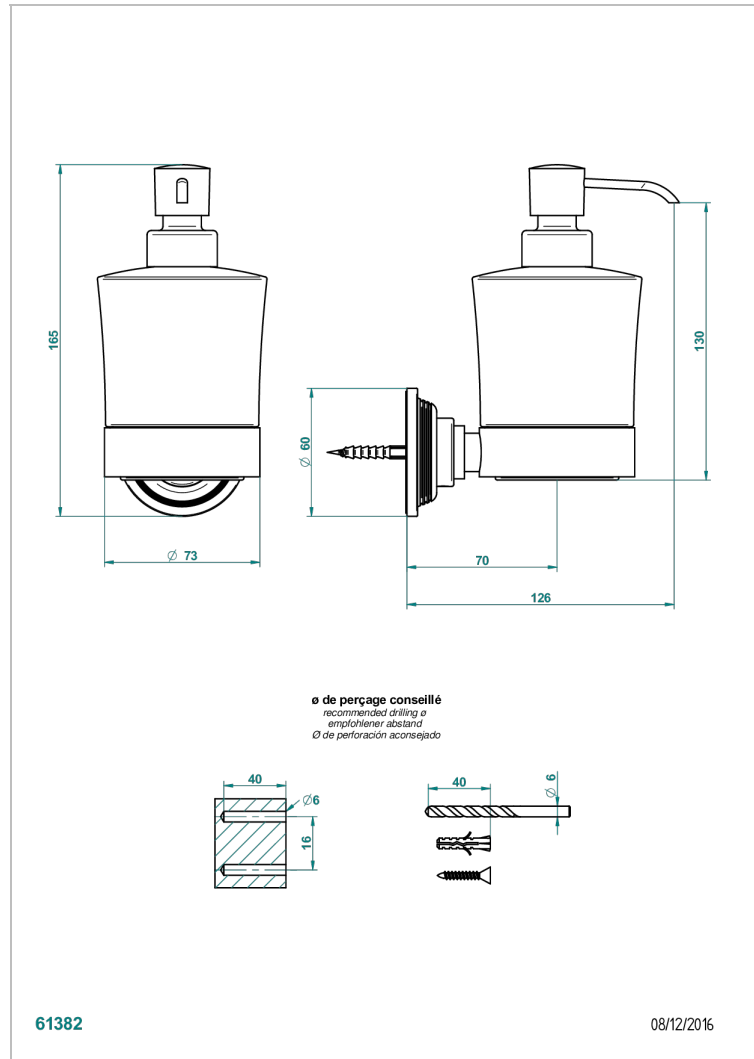

GRAND CENTRAL WHITE ONYX

U9R-613

Wall mounted liquid soap dispenser

THG[®]
PARIS

CHARACTERISTIC

- Grand central White Onyx
- Wall mounted liquid soap dispenser

AVAILABLE FINITIONS

Antique nickel - H28
Black ceram - D30
Blush PVD - H62
Brass color PVD - H49
Brown bronze color PVD - F33
Gold color PVD - H52