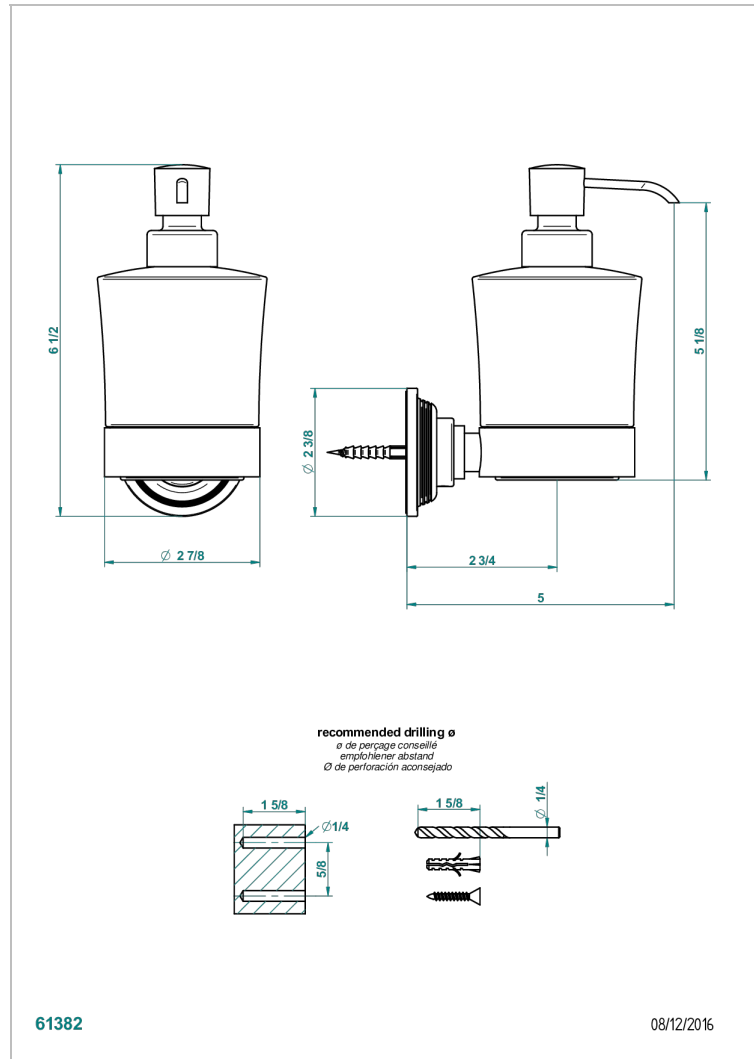

GRAND CENTRAL WHITE ONYX

U9R-613

Wall mounted liquid soap dispenser

THG[®]
PARIS

CHARACTERISTIC

- Grand central White Onyx
- Wall mounted liquid soap dispenser

AVAILABLE FINITIONS

Antique nickel - H28
Black ceram - D30
Blush PVD - H62
Brass color PVD - H49
Brown bronze color PVD - F33
Gold color PVD - H52