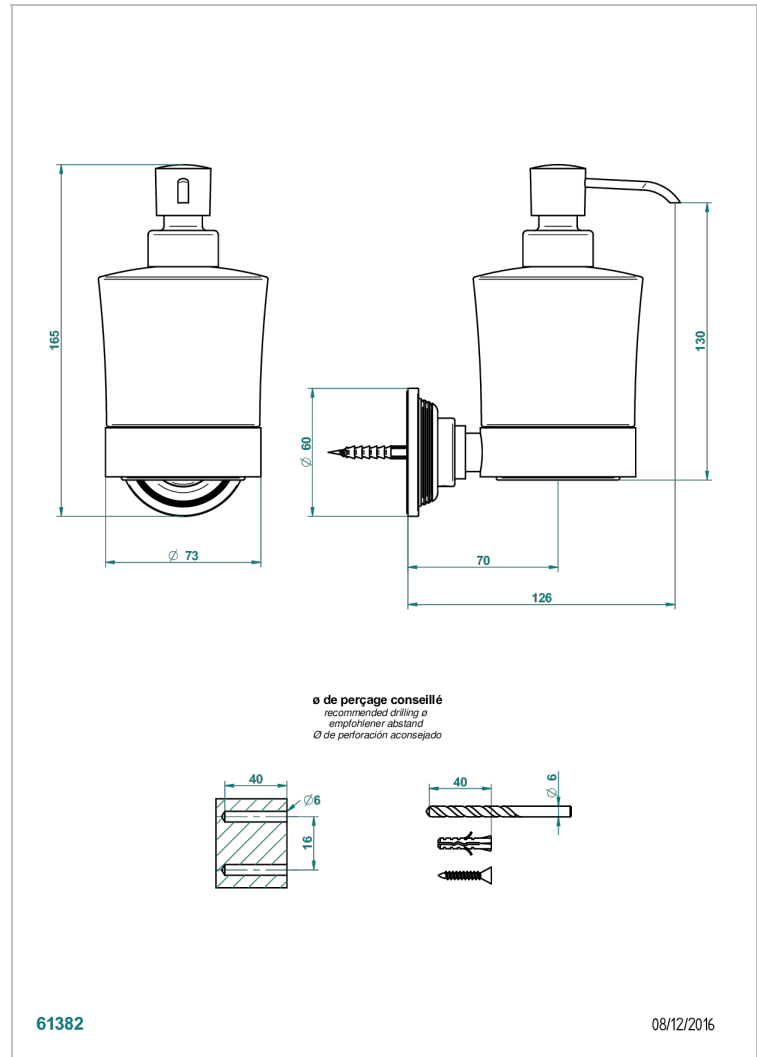

GRAND CENTRAL WHITE ONYX

U9R-613

Wall mounted liquid soap dispenser

THG[®]
PARIS

CHARACTERISTIC

- Grand central White Onyx
- Wall mounted liquid soap dispenser

AVAILABLE FINITIONS

Antique nickel - H28
Black ceram - D30
Blush PVD - H62
Brass color PVD - H49
Brown bronze color PVD - F33
Gold color PVD - H52