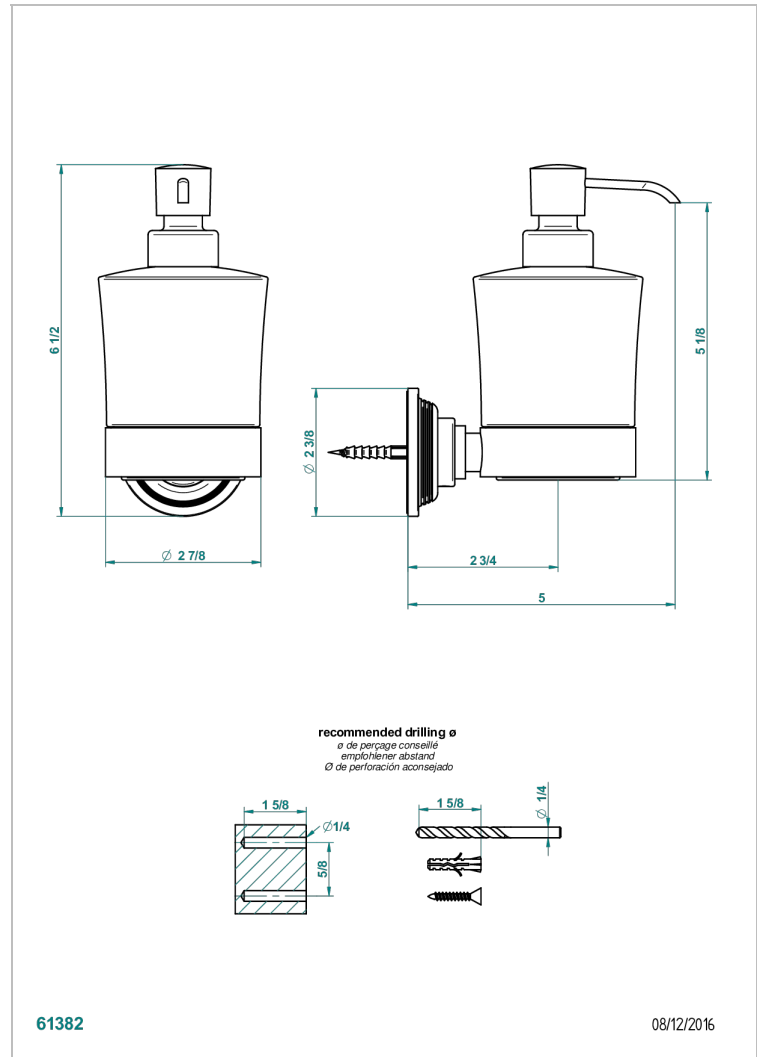

GRAND CENTRAL WHITE ONYX

U9R-613

Wall mounted liquid soap dispenser

THG[®]
PARIS

61382

08/12/2016

CHARACTERISTIC

- Grand central White Onyx
- Wall mounted liquid soap dispenser