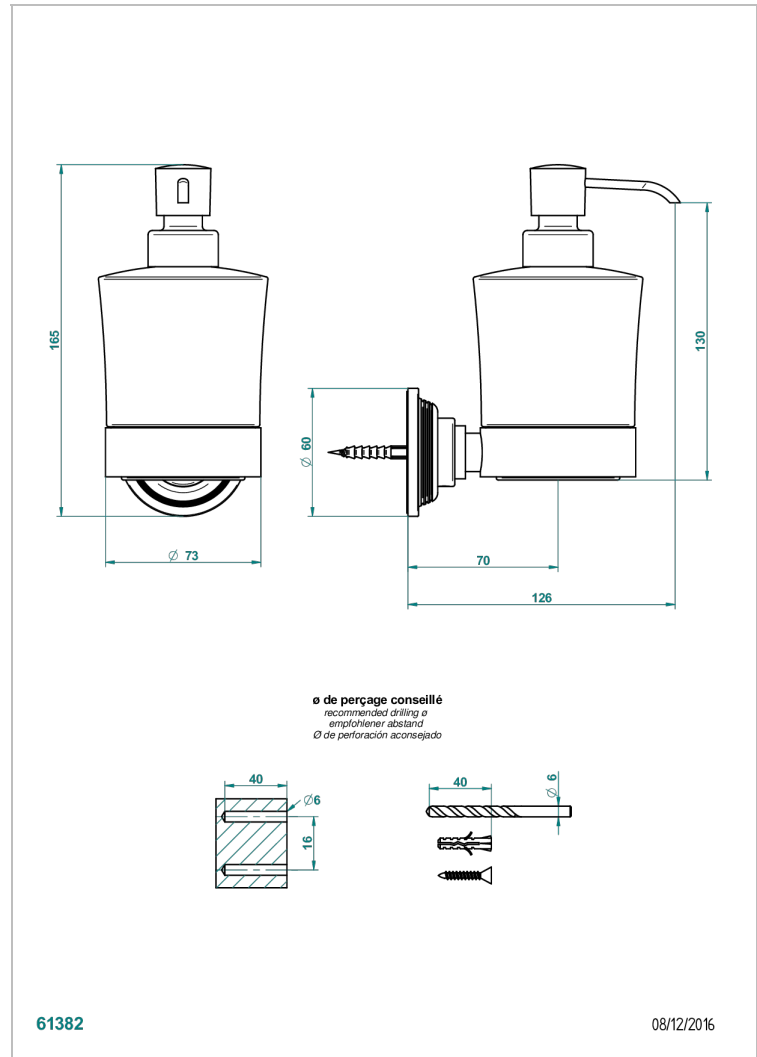

# GRAND CENTRAL WHITE ONYX

U9R-613

Wall mounted liquid soap dispenser

THG<sup>®</sup>  
PARIS

## CHARACTERISTIC

- Grand central White Onyx
- Wall mounted liquid soap dispenser