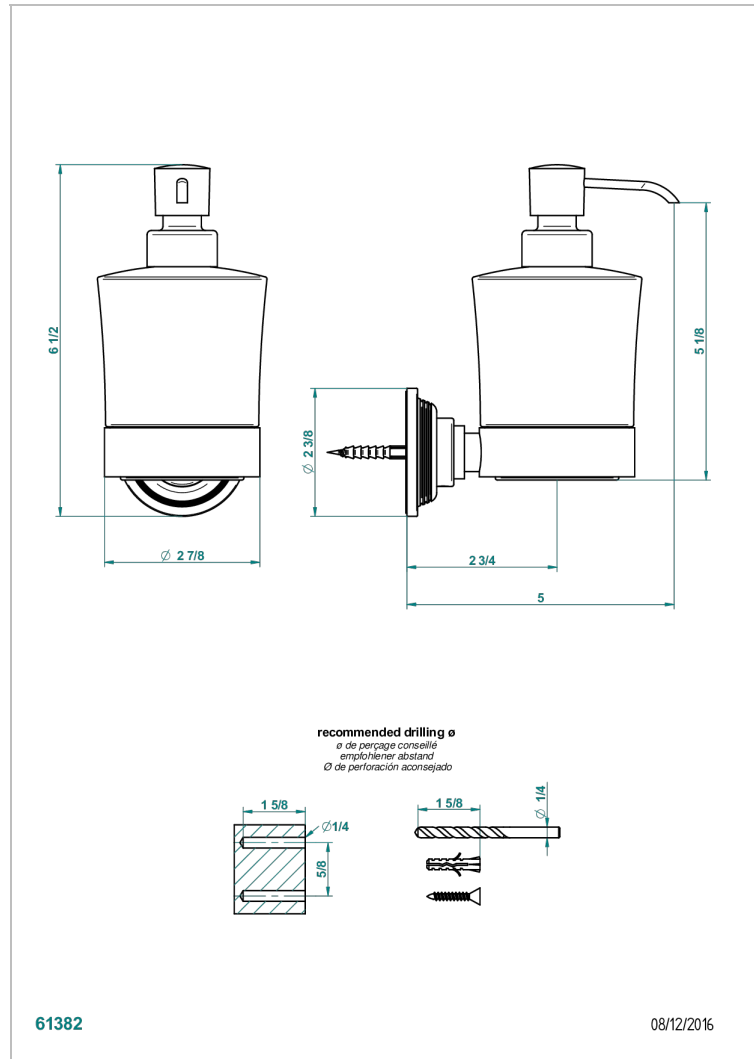

# GRAND CENTRAL WHITE ONYX

U9R-613

Wall mounted liquid soap dispenser

THG<sup>®</sup>  
PARIS

61382

08/12/2016

## CHARACTERISTIC

- Grand central White Onyx
- Wall mounted liquid soap dispenser