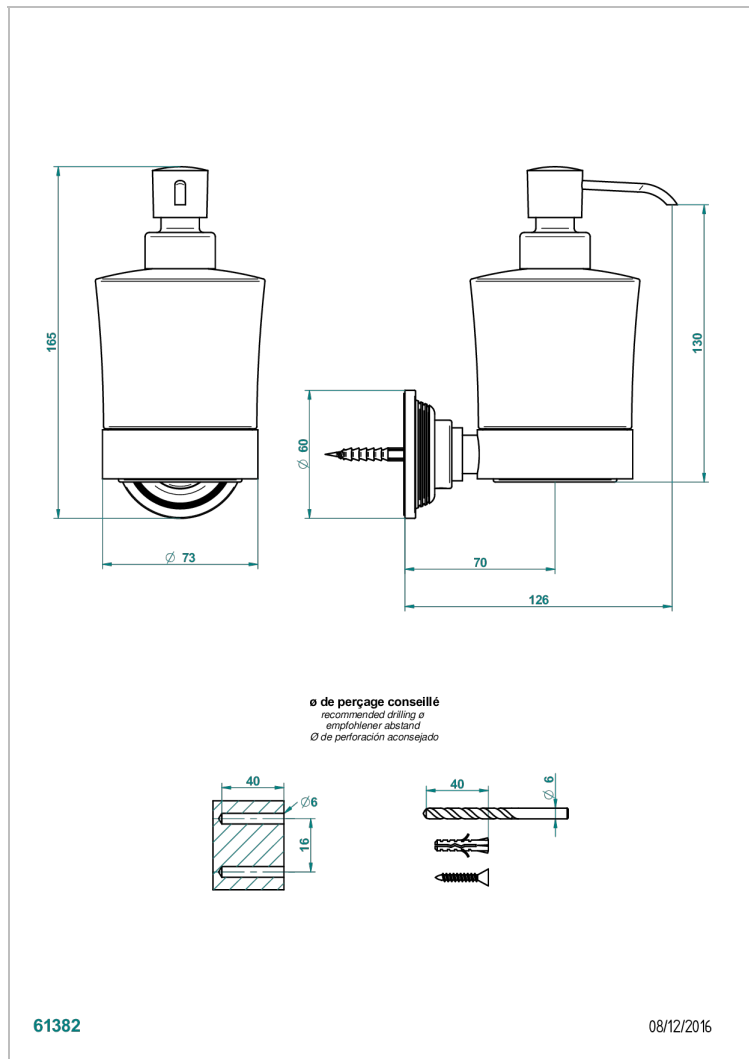

GRAND CENTRAL BLACK ONYX WITH LEVER HANDLES

U9N-613

wall liquid soap dispenser

CHARACTERISTIC

- Grand central Black Onyx with lever handles
- wall liquid soap dispenser

AVAILABLE FINITIONS

Black ceram - D30
Blush PVD - H62
Brass color PVD - H49
Brown bronze color PVD - F33
Chrome polished - A02
Copper antique matt, coated - H07