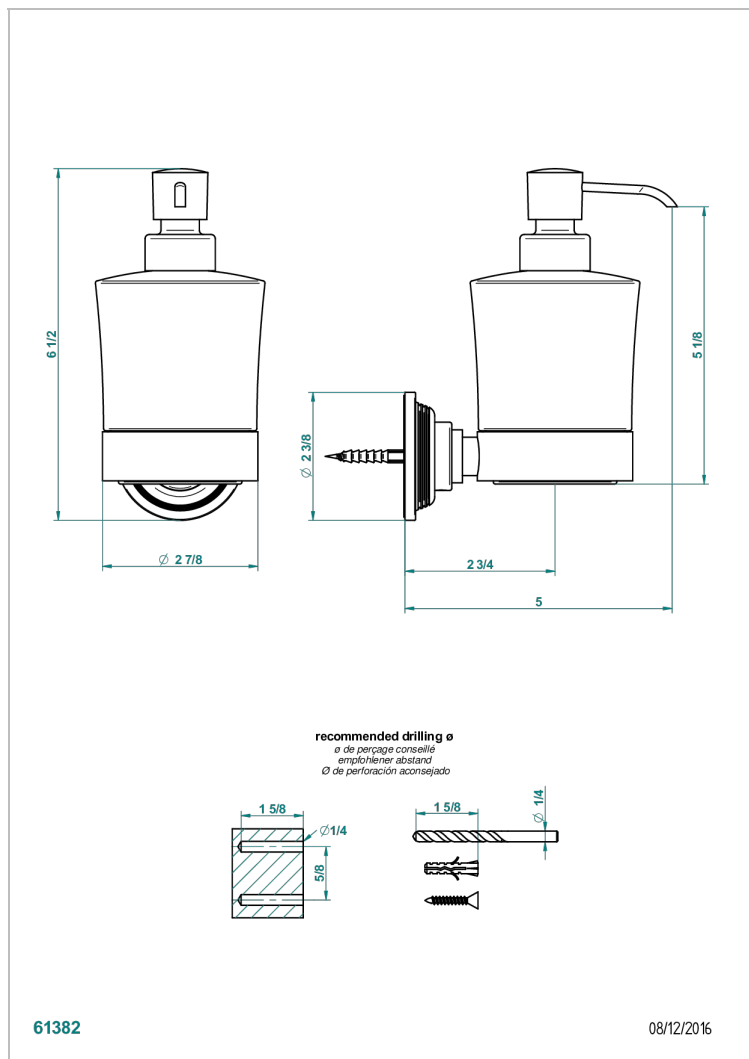

# GRAND CENTRAL BLACK ONYX WITH LEVER HANDLES

U9N-613

wall liquid soap dispenser

## CHARACTERISTIC

- Grand central Black Onyx with lever handles
- wall liquid soap dispenser