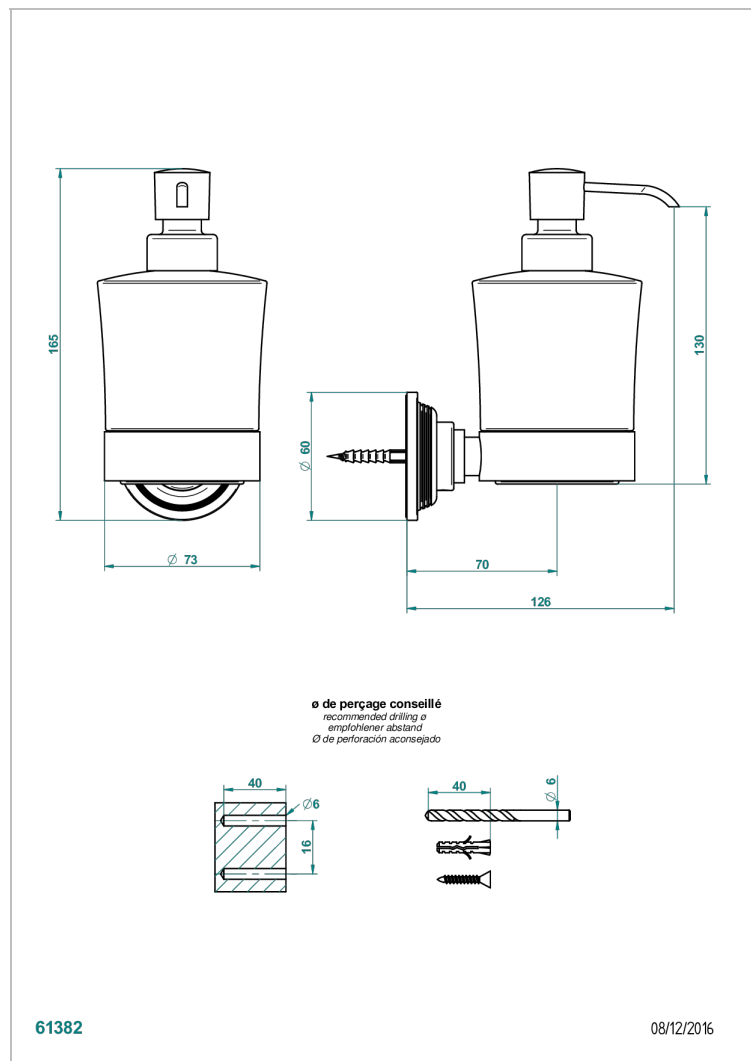

GRAND CENTRAL BLACK ONYX WITH LEVER

U9N-613

Wall mounted liquid soap dispenser

61382

08/12/2016

CHARACTERISTIC

- Grand central Black Onyx with lever
- Wall mounted liquid soap dispenser

AVAILABLE FINITIONS