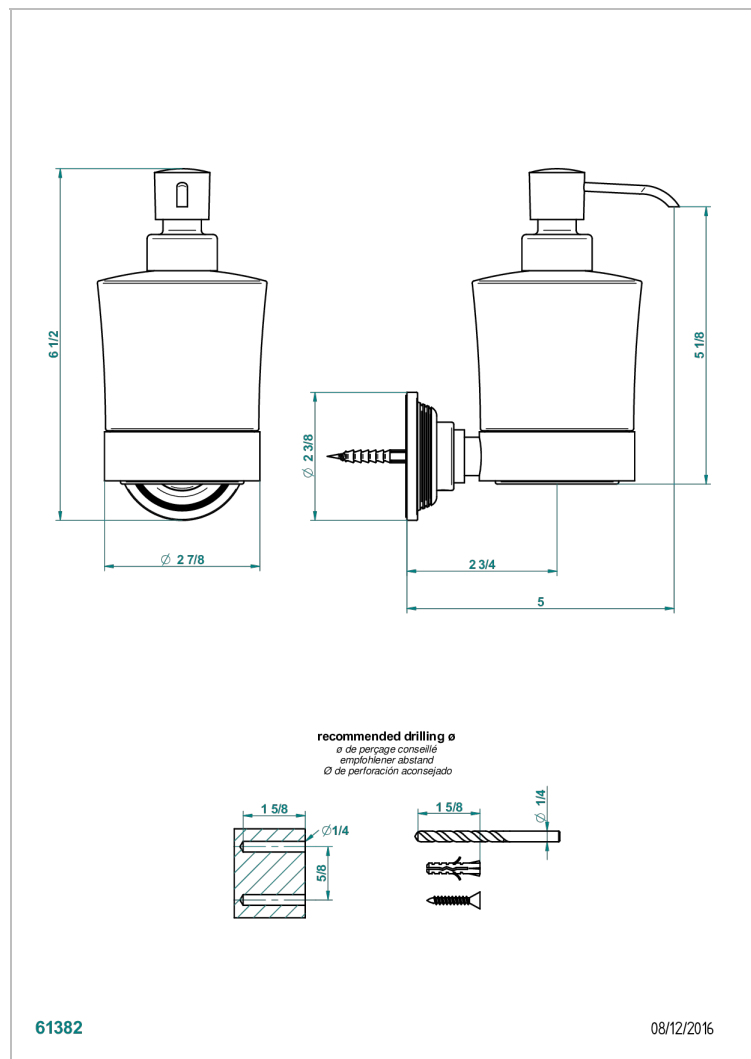

GRAND CENTRAL BLACK ONYX WITH LEVER

U9N-613

Wall mounted liquid soap dispenser

CHARACTERISTIC

- Grand central Black Onyx with lever
- Wall mounted liquid soap dispenser

AVAILABLE FINITIONS

Antique nickel - H28
 Black ceram - D30
 Blush PVD - H62
 Brass color PVD - H49
 Brown bronze color PVD - F33
 Gold color PVD - H52