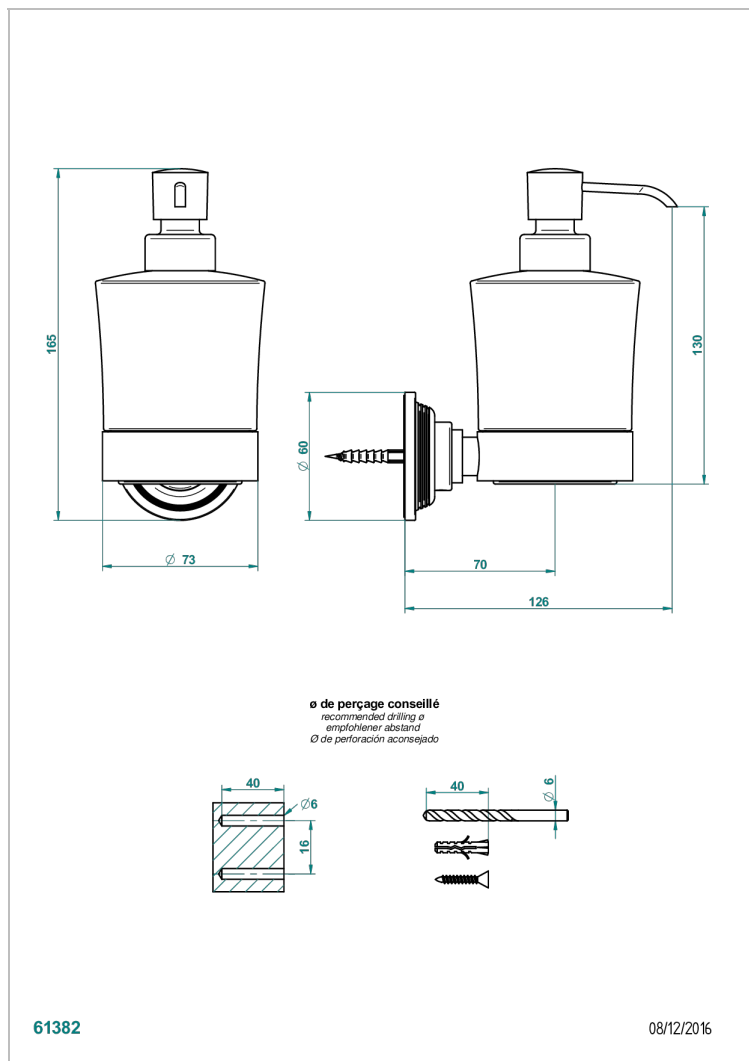

GRAND CENTRAL BLACK ONYX WITH LEVER

U9N-613

Wall mounted liquid soap dispenser

CHARACTERISTIC

- Grand central Black Onyx with lever
- Wall mounted liquid soap dispenser

AVAILABLE FINITIONS

Antique nickel - H28
Black ceram - D30
Blush PVD - H62
Brass color PVD - H49
Brown bronze color PVD - F33
Gold color PVD - H52