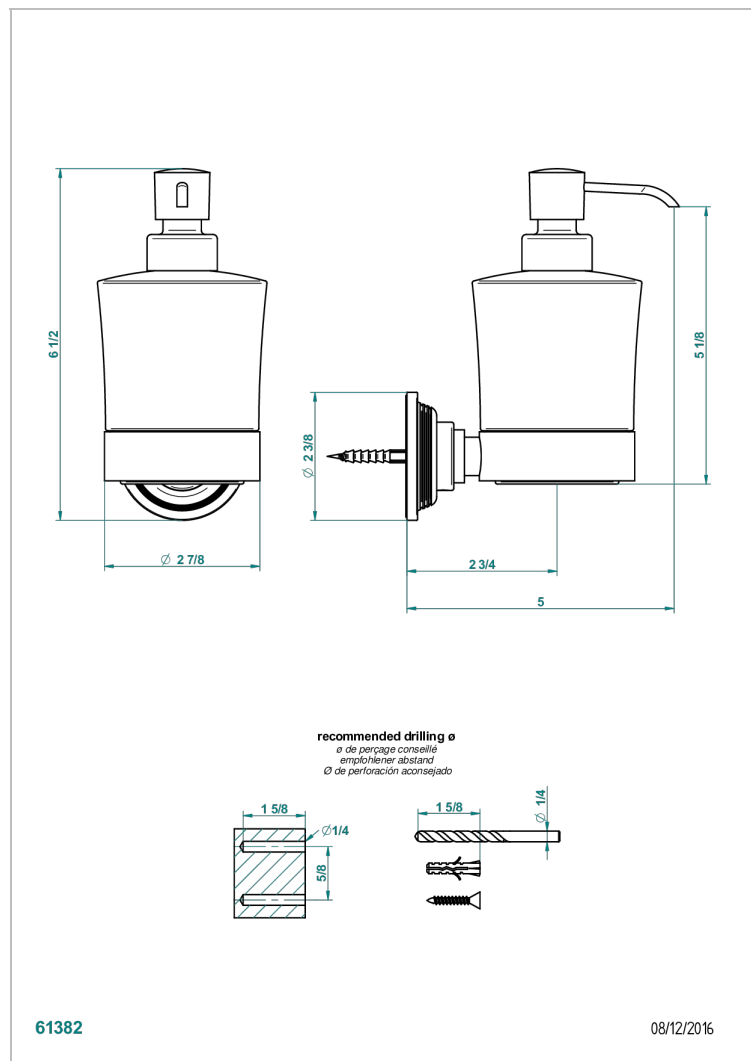

# GRAND CENTRAL BLACK ONYX WITH LEVER

U9N-613

Wall mounted liquid soap dispenser

## CHARACTERISTIC

- Grand central Black Onyx with lever
- Wall mounted liquid soap dispenser