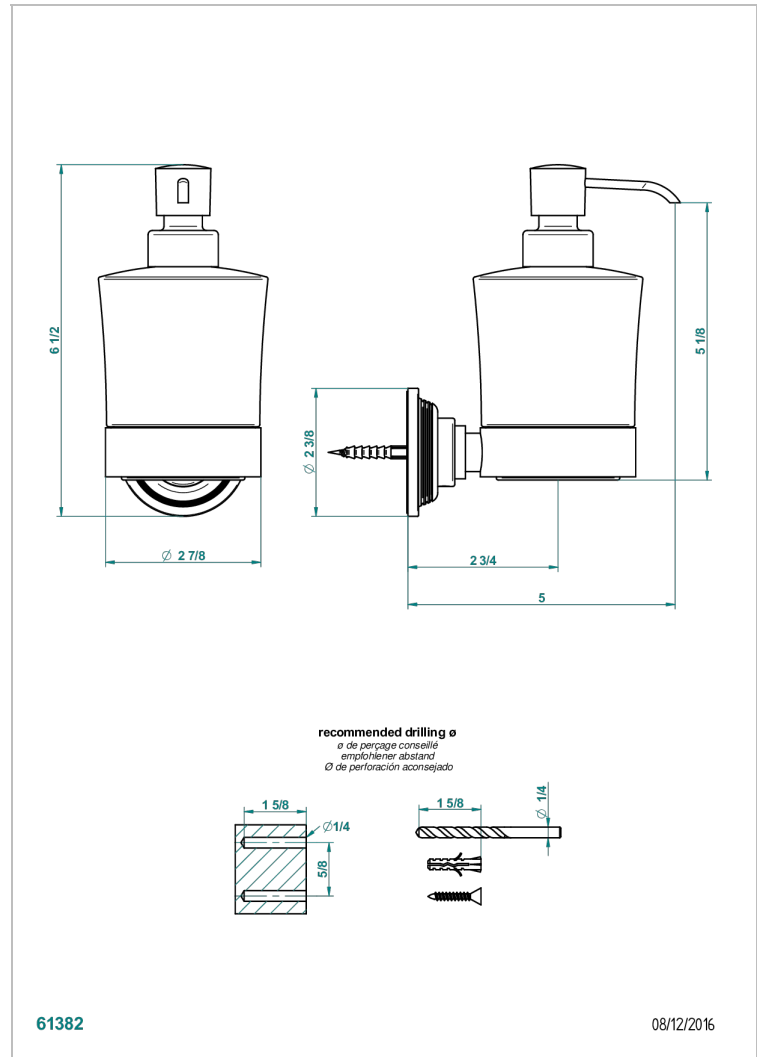

GRAND CENTRAL BLACK ONYX WITH LEVER

U9N-613

Seifenspender zur Wandmontage

THG[®]
PARIS

61382

08/12/2016

EIGENSCHAFTEN

- Grand central Black Onyx with lever
- Seifenspender zur Wandmontage